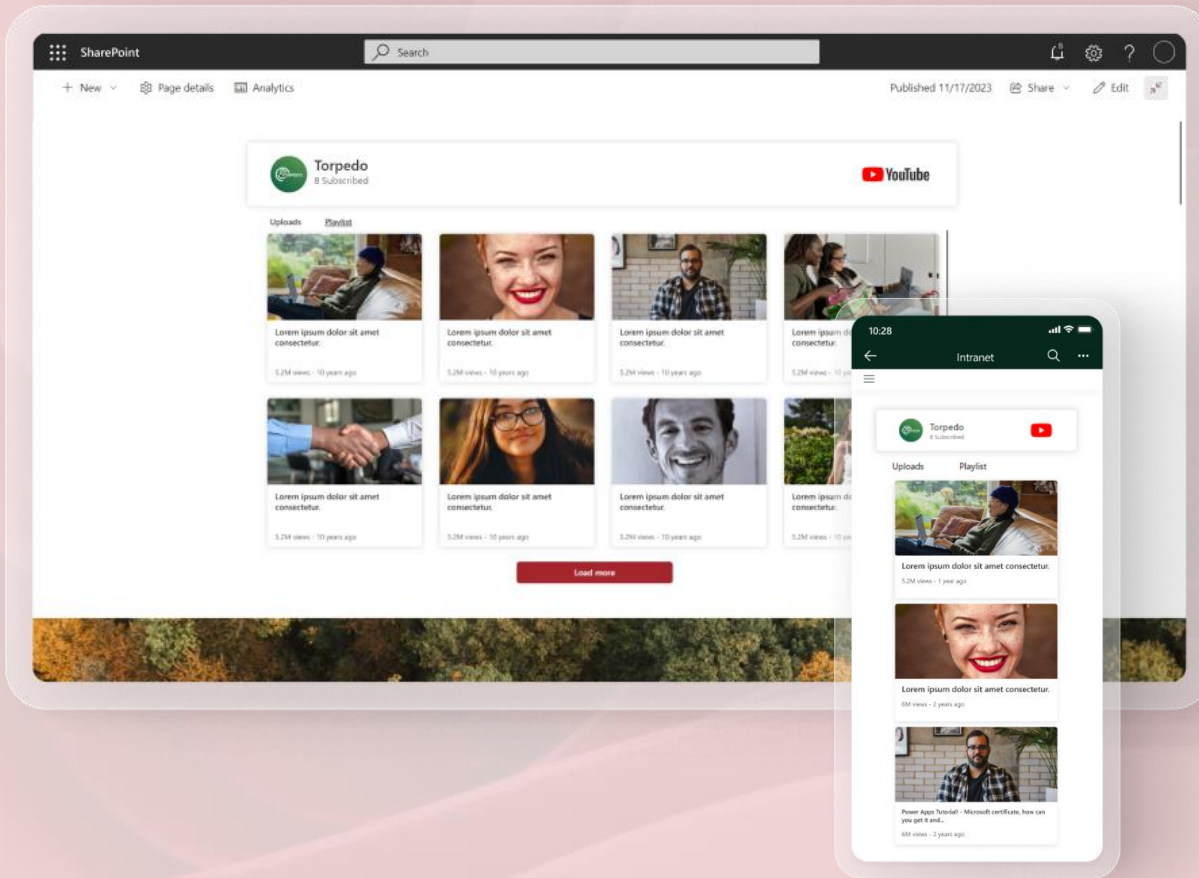

Torpedo.pt

TORPEDO YOUTUBE WEB PART FOR SHAREPOINT

Elevate Your SharePoint Experience with Seamless YouTube
Integration

TRPD1.0.0.14

TORPEDO YOUTUBE, WHAT IS IT?

Solution designed to seamlessly integrate your YouTube channels directly into your SharePoint Online pages. This dynamic web part allows users to connect their channels effortlessly using an active YouTube account and Client API Key, providing a direct gateway to engage with video content right from your intranet.

5.2M views - 10 years ago

Load more

PRODUCT FEATURES

Connect through your active
YouTube account

Customize number of videos to
display

MULTIPLE PLATFORM COMPATIBILITY

Our product supports most platforms giving it more flexibility.

Specially adjusted to:

- Desktop;
- Tablet;
- Mobile.

Get it now!

Torpedo Youtube WP for SPO ×

YouTube configuration ^

YouTube API key*

YouTube channel url*

Items per page
—○— 4