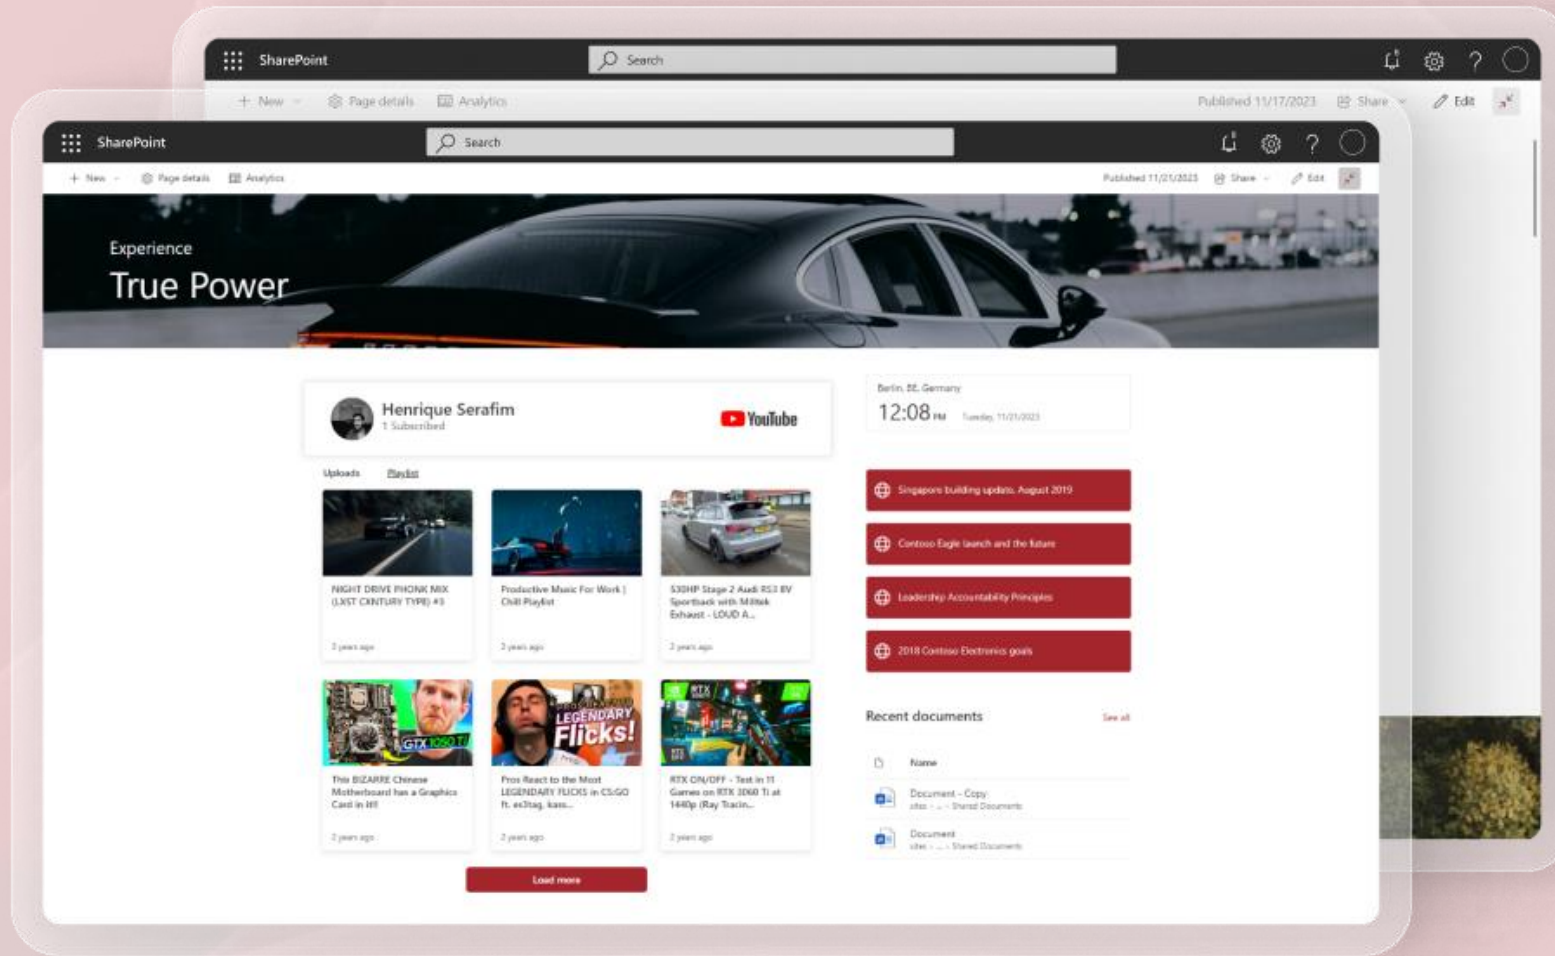

Get it now!

Go to Store