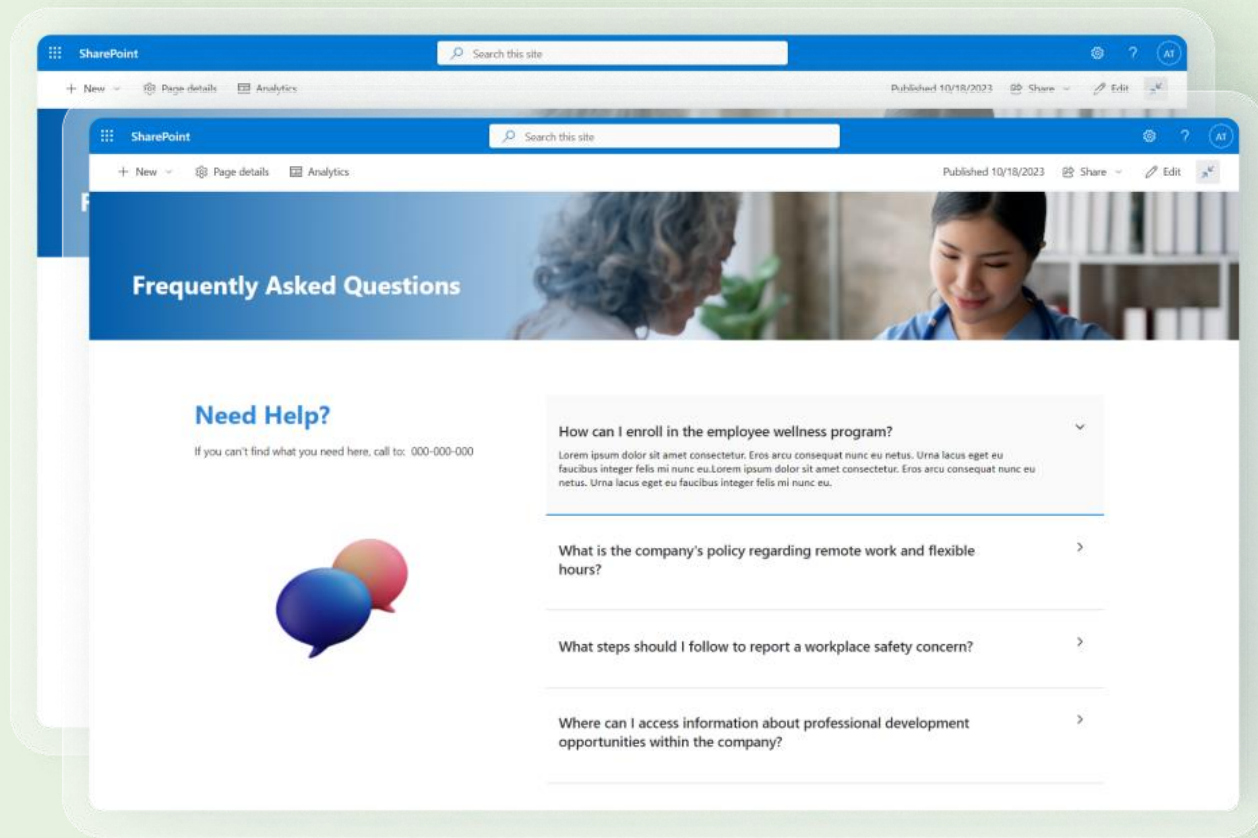

ADDITIONAL FEATURES

We also have a range of additional services and features that can be added to your intranet that you might like:

- [Breaking News: a web part for SharePoint;](#)
- [FAQs web part for SharePoint;](#)
- [Dynamic Banner for SharePoint.](#)

[Go to store](#)

[Contact us](#)