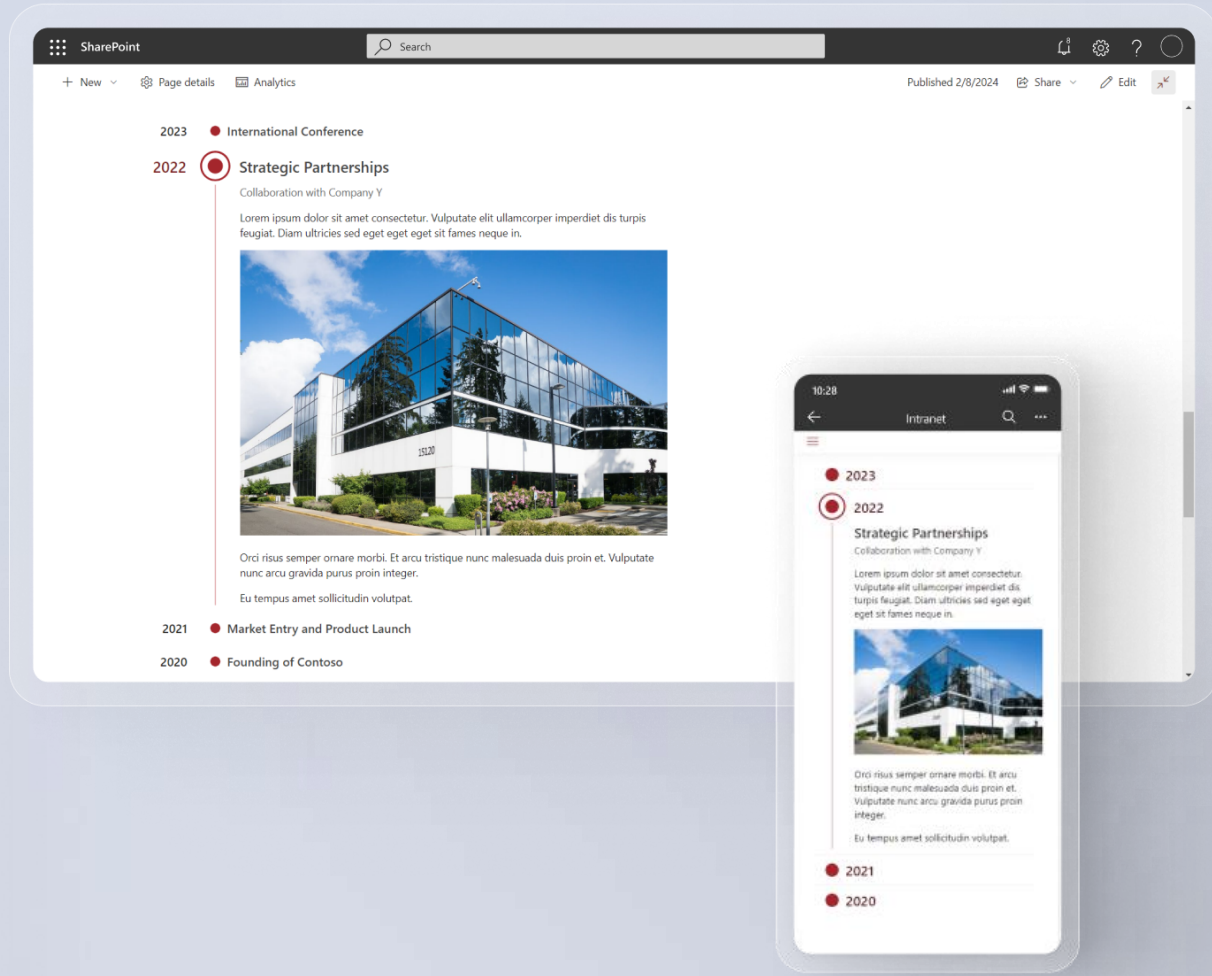

MULTIPLE PLATFORM COMPATIBILITY

Our product supports most platforms giving it more flexibility.

Specially adjusted to:

- Desktop;
- Tablet;
- Mobile.

Get it now!