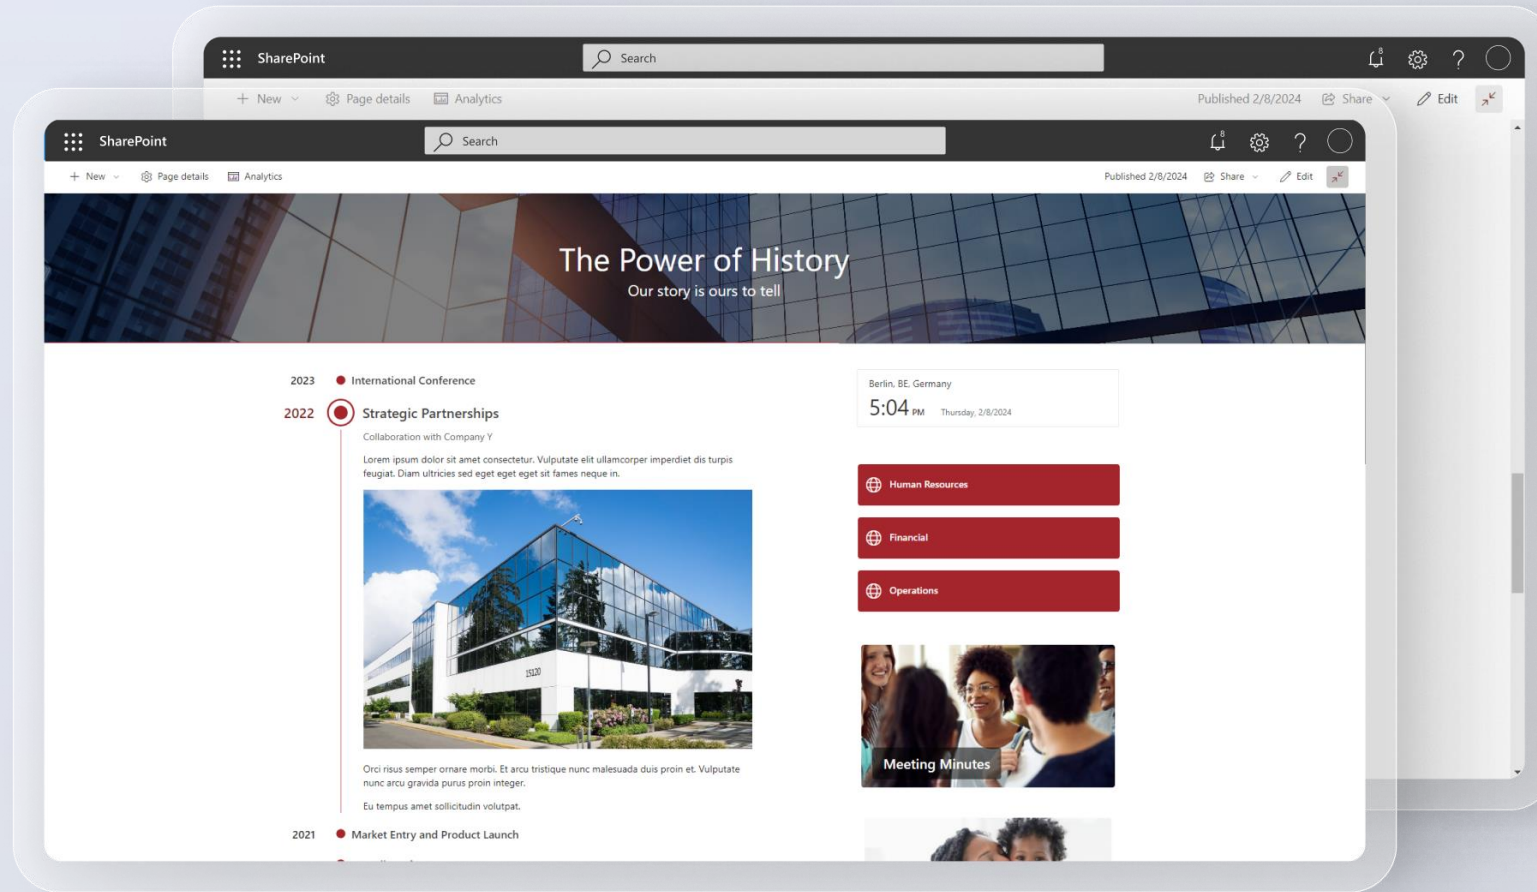

Get it now!

Go to Store