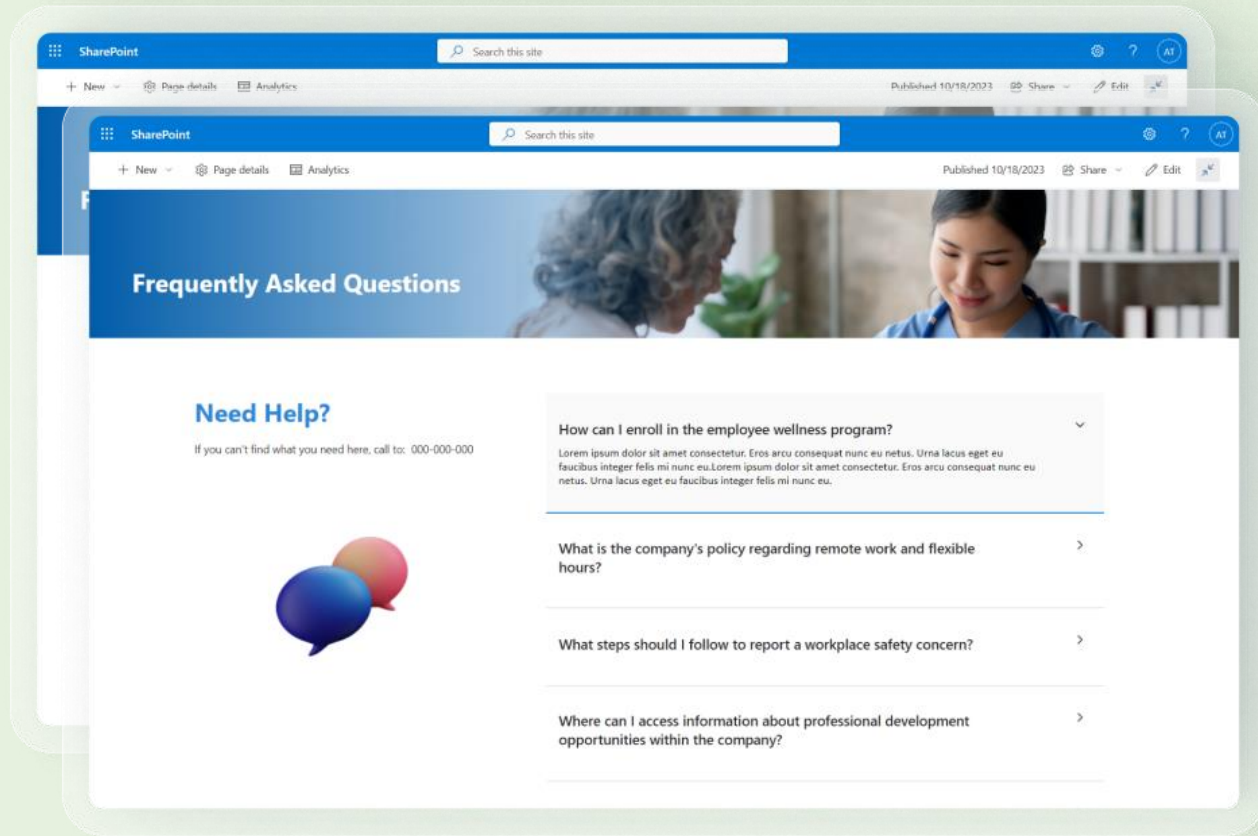

Get it now!

The screenshot shows a SharePoint page with a timeline web part. The page header includes the SharePoint logo, a search bar, and navigation options like '+ New', 'Page details', and 'Analytics'. The timeline displays events from 2020 to 2023. The 2022 event, 'Strategic Partnerships', is highlighted with a red circle and includes a description, a placeholder image of a modern glass building, and additional text.

Specially adjusted to:

- Desktop;
- Tablet;
- Mobile.

Get it now!

SIMPLE & CAPTIVATING

Seamlessly integrate with a simple selection of your preferred SharePoint list. Add images, videos, and text effortlessly to create engaging timelines. Empower your team to communicate effectively and engage with your company's story.

- Easily integrate through a SharePoint lists;
- Include Images and/or videos.

Get it now!

Get it now!

Go to Store

Get it now!

Go to Store

ADDITIONAL FEATURES

We also have a range of additional services and features that can be added to your intranet that you might like: