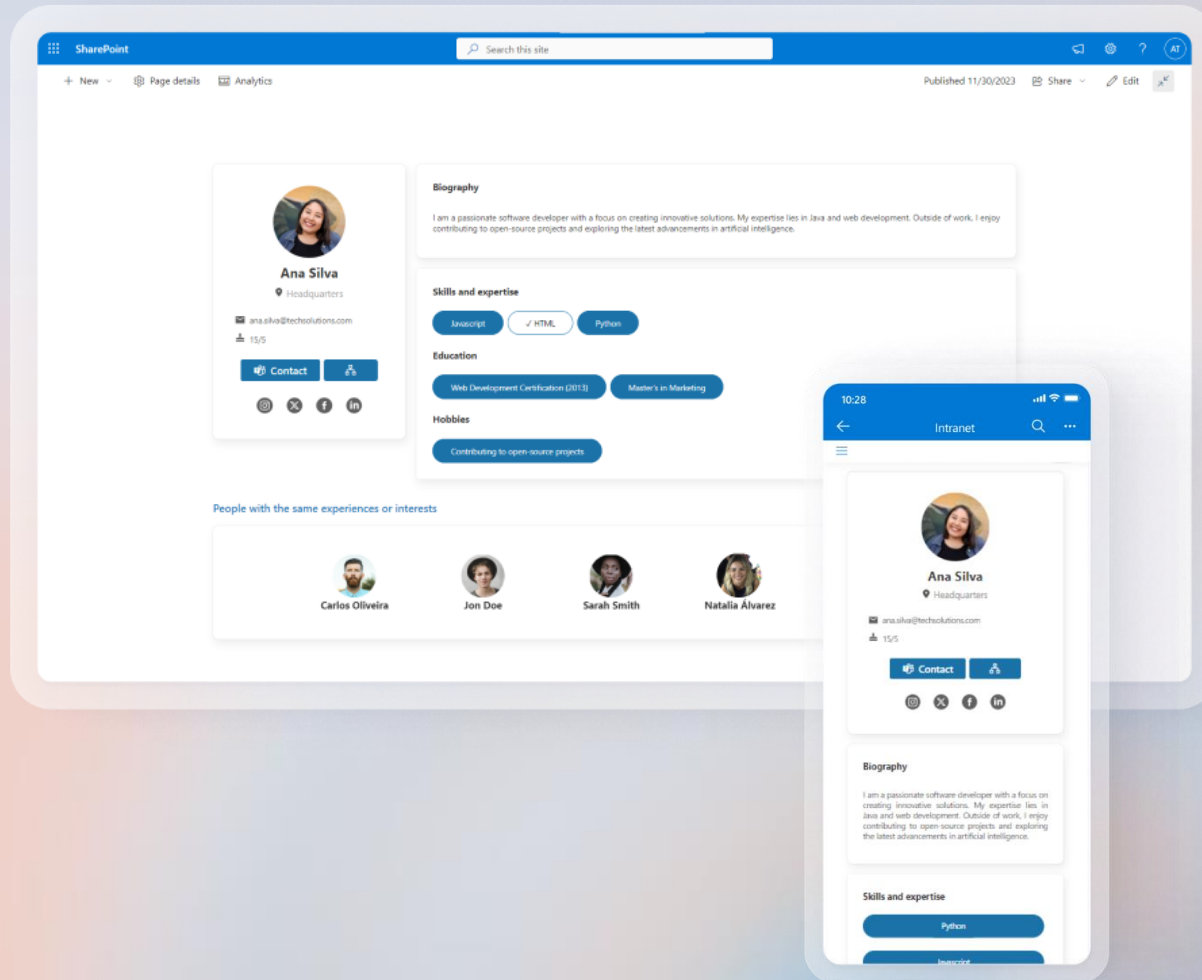

# INSIGHTFUL PROFILES, WHAT IS IT?

The "Insightful Profiles" web part is a cornerstone of your collaborative ecosystem, offering a holistic view of team members within your organization. Seamlessly connected to the "Contacts Directory" and "Organizational Chart," this dynamic web part provides in-depth profiles, empowering users with a deeper understanding of their colleagues

## PRODUCT FEATURES

Easy search and access co-worker information

Responsive Design

Advanced Customization

Seamless Integration & Security

## FILTER TRAITS

Click your way to discovering shared interests or skills by leveraging the traits within profiles. Unearth collaboration opportunities and build synergies with colleagues who resonate with your professional pursuits.