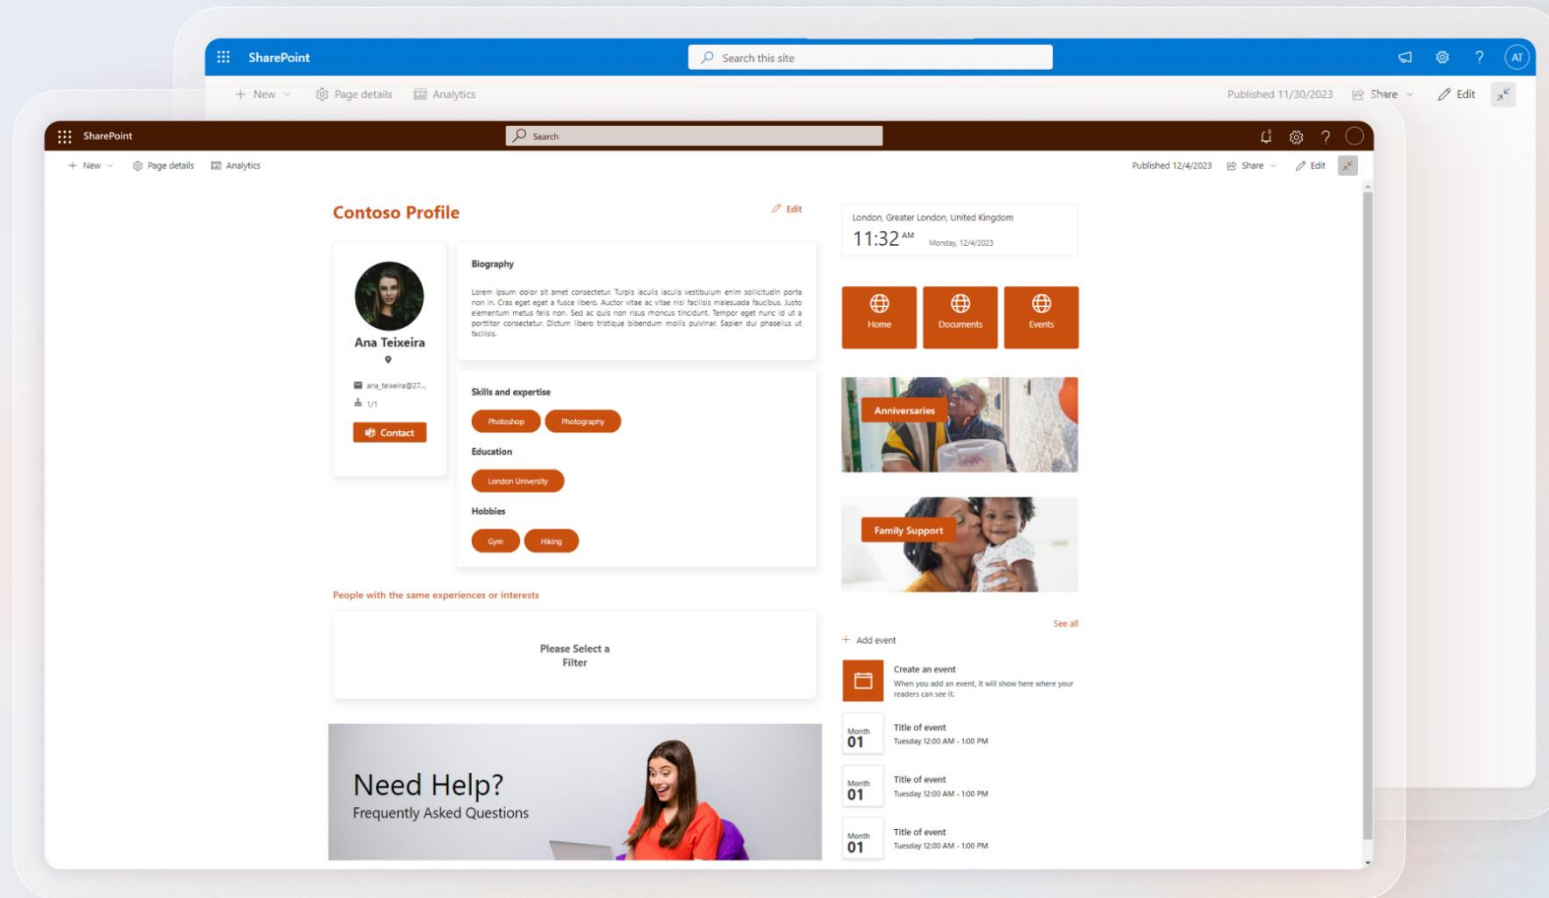

Get it now!

Go to Store