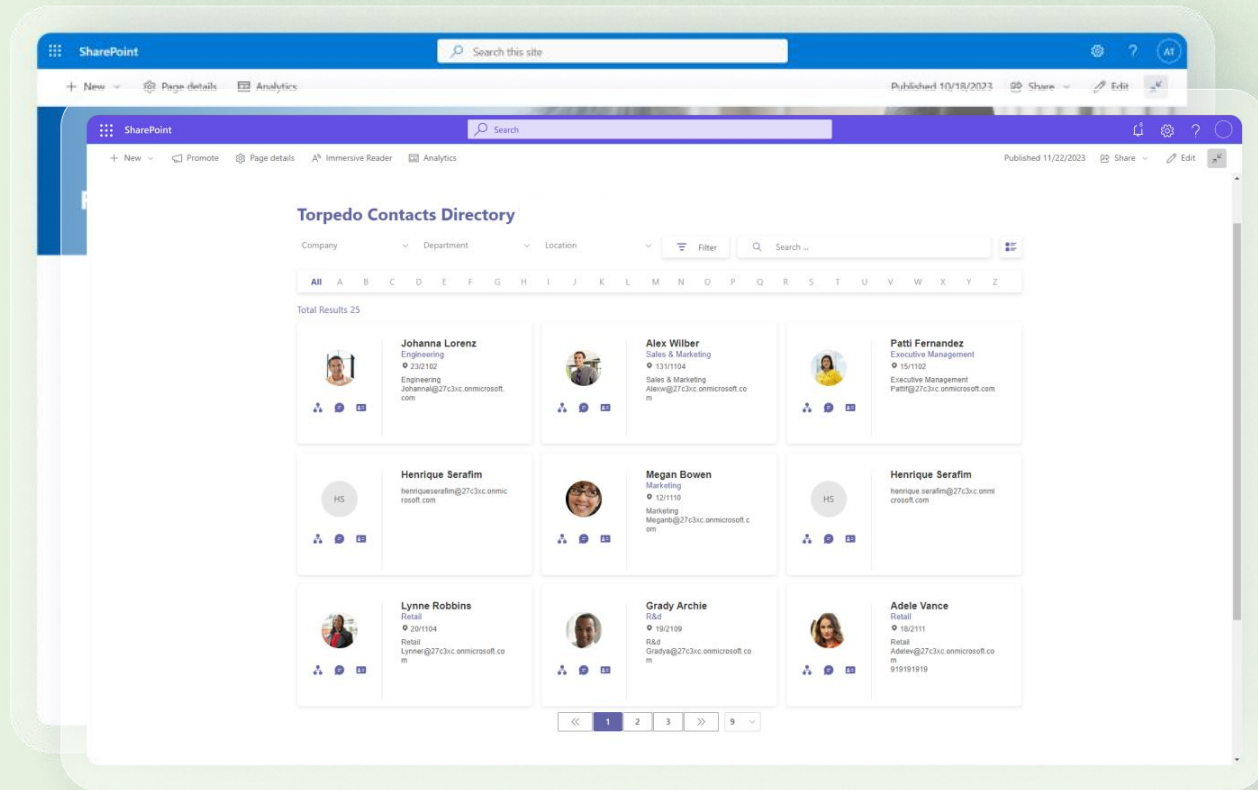

Get it now!

The image shows a SharePoint profile page for Ana Silva. A white callout box with a speech bubble shape is overlaid on the profile, containing the text "Organizational Chart". To the right, a settings panel titled "Insightful Profiles: a web part..." is open, showing various configuration options. The profile page includes a search bar, navigation links for "Page details" and "Analytics", a profile picture, name "Ana Silva", a "Contact" button, social media icons, a "Biography" section, "Skills and expertise" (Javascript, HTML), "Education" (Web Development Certification (2013)), "Hobbies" (Contributing to open-source projects), and a section for "People with the same experiences or interests" featuring Carlos Oliveira and Jon Doe.

**Insightful Profiles: a web part...** ×

- General Details ▾
- Azure Active Directory ▾
- Base Installation ▾
- Data Source Site ▲
- Select a site
- 
- No search results
- Contact Details ▲
- People Directory List
- ▾
- People Directory Photos List
- ▾
- Perfis List
- ▾
- Profile Details Actions ▲
- Use Torpedo Organizational Chart WP for SPO ⓘ
- Organizational Chart Url
- 
- Question 1 ▾

Get it now!

Go to Store

Get it now!

Go to Store