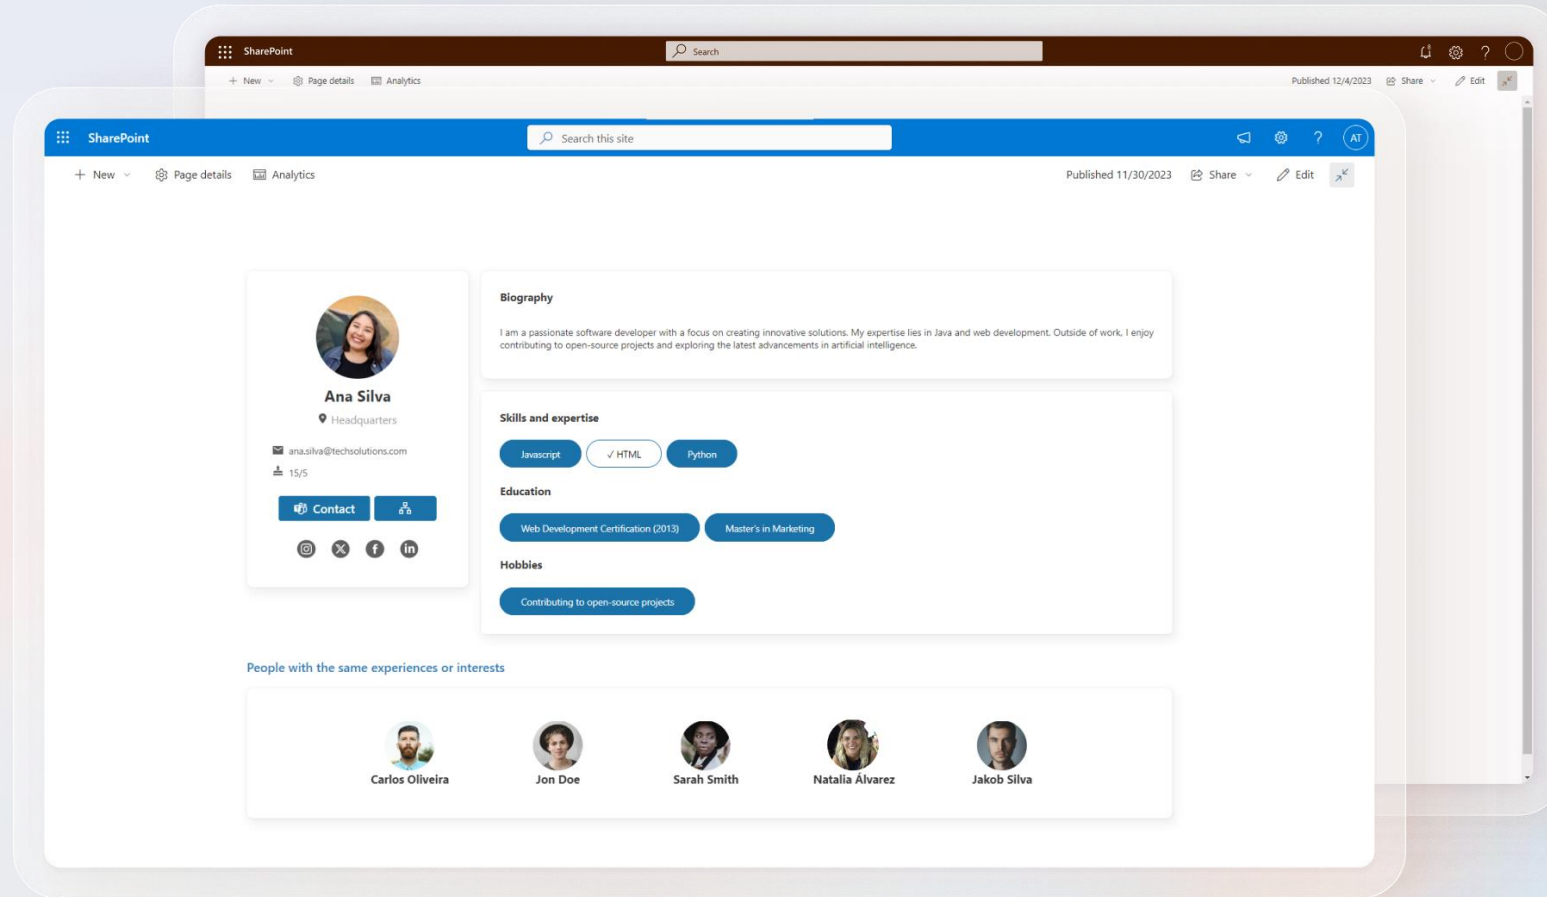

Get it now!

Go to Store