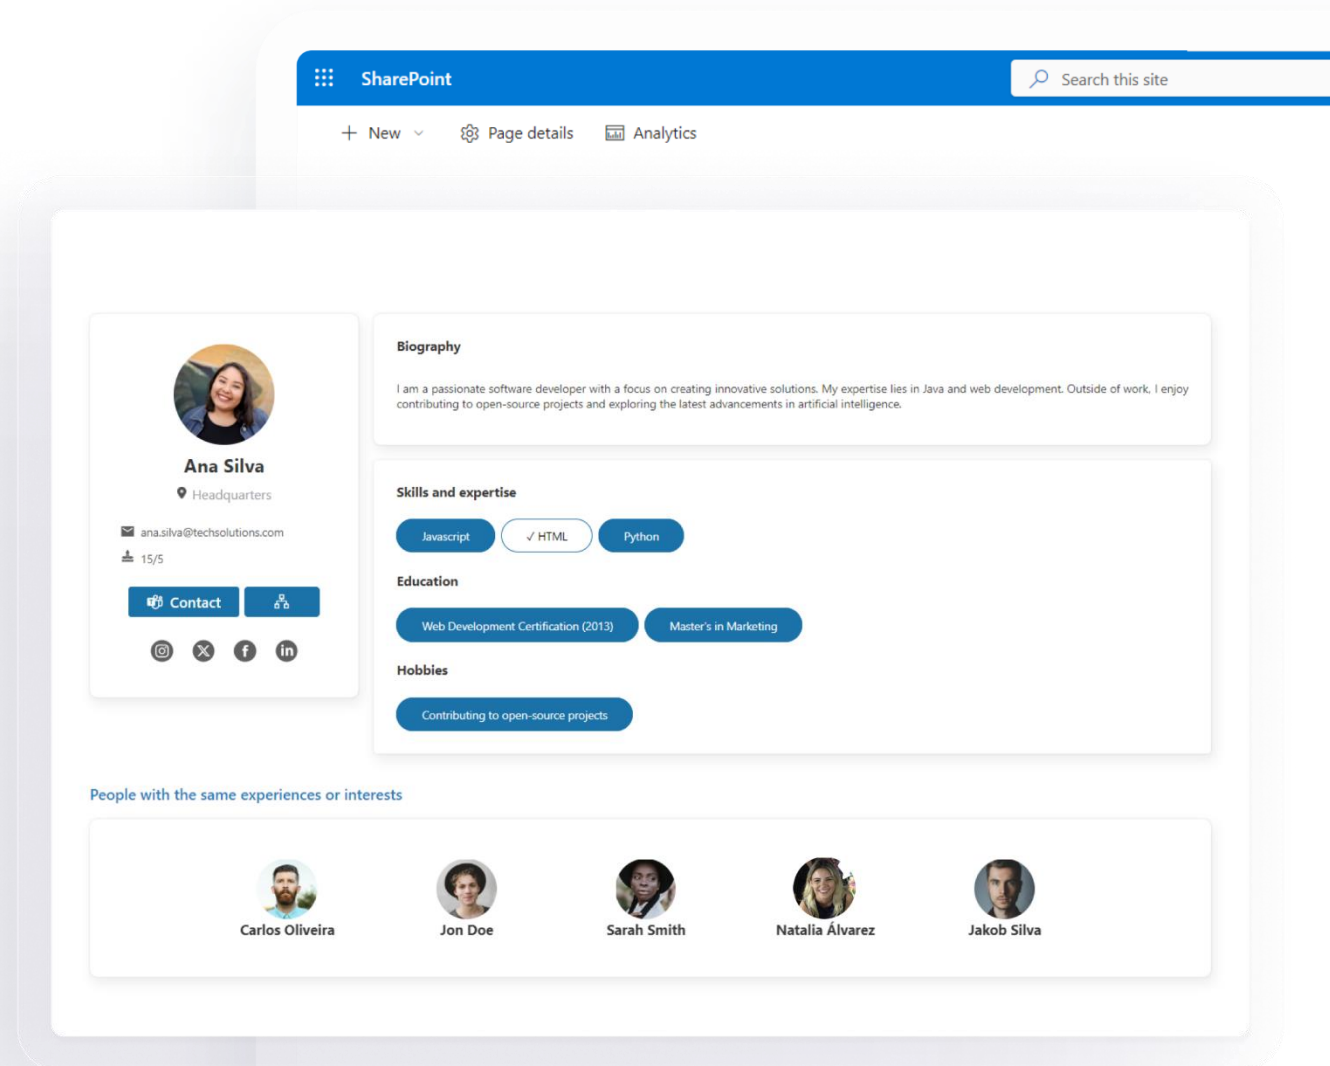

INSIGHTFUL PROFILES, WHAT IS IT?

The "Insightful Profiles" web part is a cornerstone of your collaborative ecosystem, offering a holistic view of team members within your organization. Seamlessly connected to the "Contacts Directory" and "Organizational Chart," this dynamic web part provides in-depth profiles, empowering users with a deeper understanding of their colleagues

Get it now!