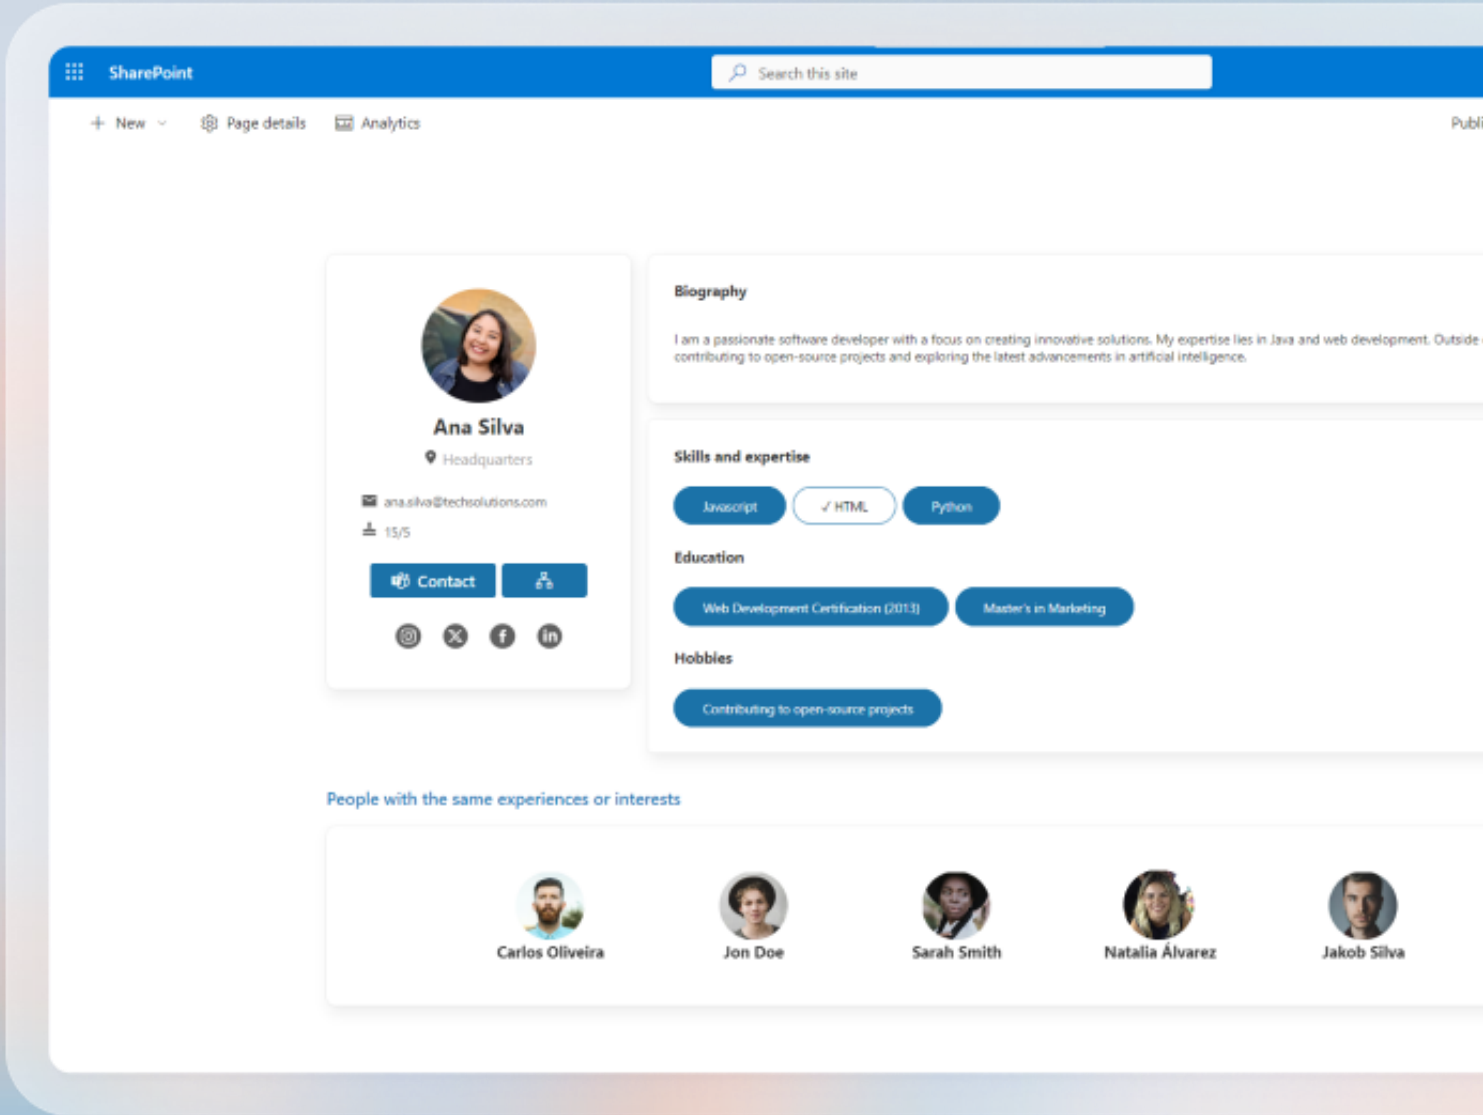

FILTER TRAITS

Click your way to discovering shared interests or skills by leveraging the traits within profiles. Unearth collaboration opportunities and build synergies with colleagues who resonate with your professional pursuits.

Get it now!