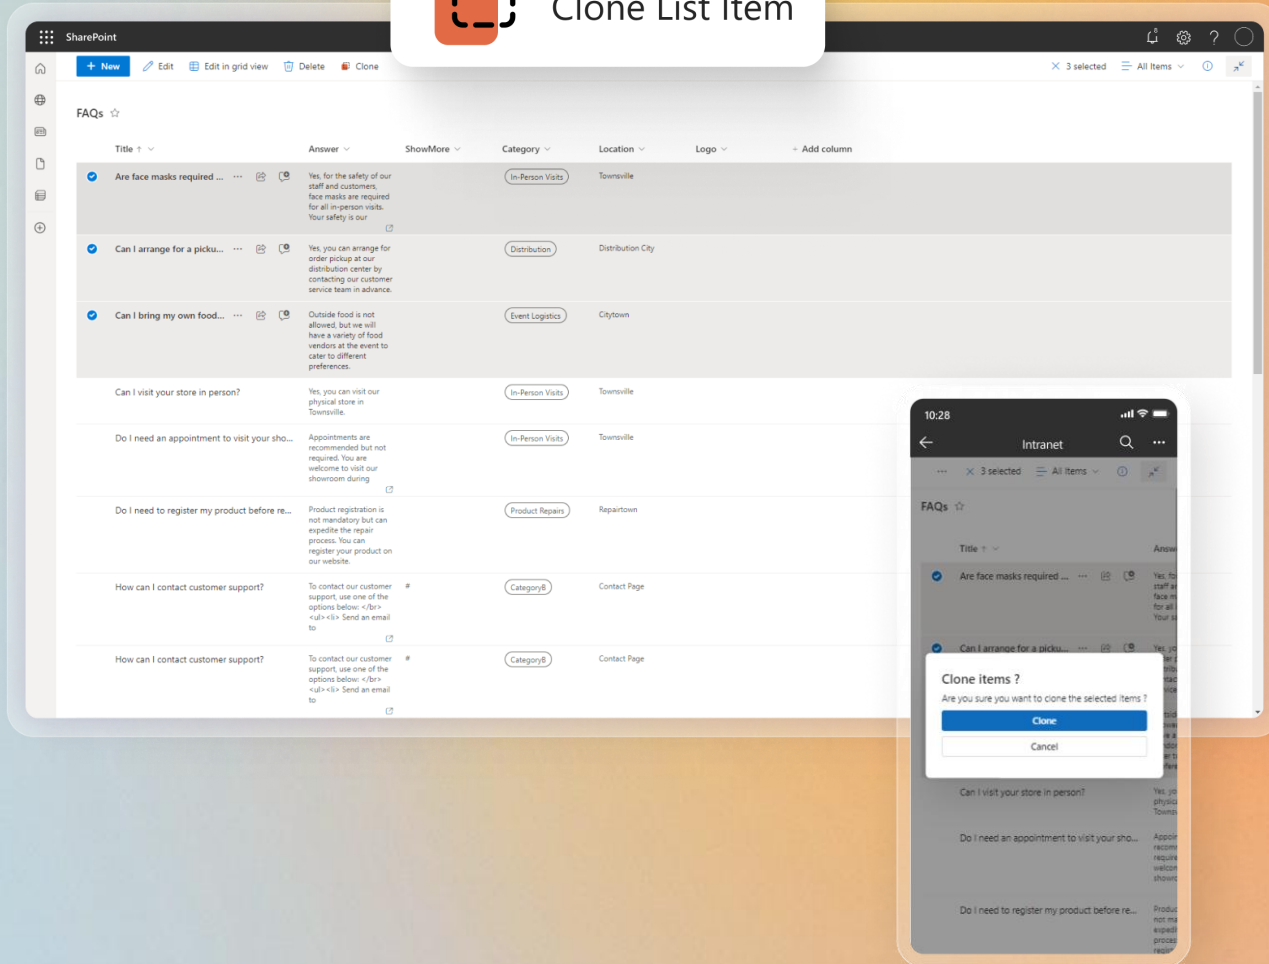

Torpedo.pt

CLONE LIST ITEM: AN EXTENSION FOR SHAREPOINT

Cloning List Items Made Easy

TRPD1.0.0.9

CLONE LIST ITEM, WHAT IS IT?

It is a tool designed specifically for SharePoint Online, with the straightforward function of perfectly cloning items of a list, retaining all its properties.

Get it now

PRODUCT FEATURES

Clone List Item

Easy & Fast content management

Clone List Item

MULTIPLE PLATFORM COMPATIBILITY

Our product supports most platforms giving it more flexibility.

Specially adjusted to:

- Desktop;
- Tablet;
- Mobile.

Get it now!

SIMPLICITY & EFFICIENCY

This intuitive tool offers a streamlined solution, simplifying the process of list cloning down to its core elements.

Torpedo Clone List Item, presents a user-friendly interface that makes list cloning a breeze. With its straightforward function, users can effortlessly duplicate lists while all properties remain intact.

Experience seamless content management as you navigate effortlessly across your lists. Torpedo Clone List Item empowers you to efficiently manage your content without the hassle, ensuring a smooth and hassle-free experience every step of the way.