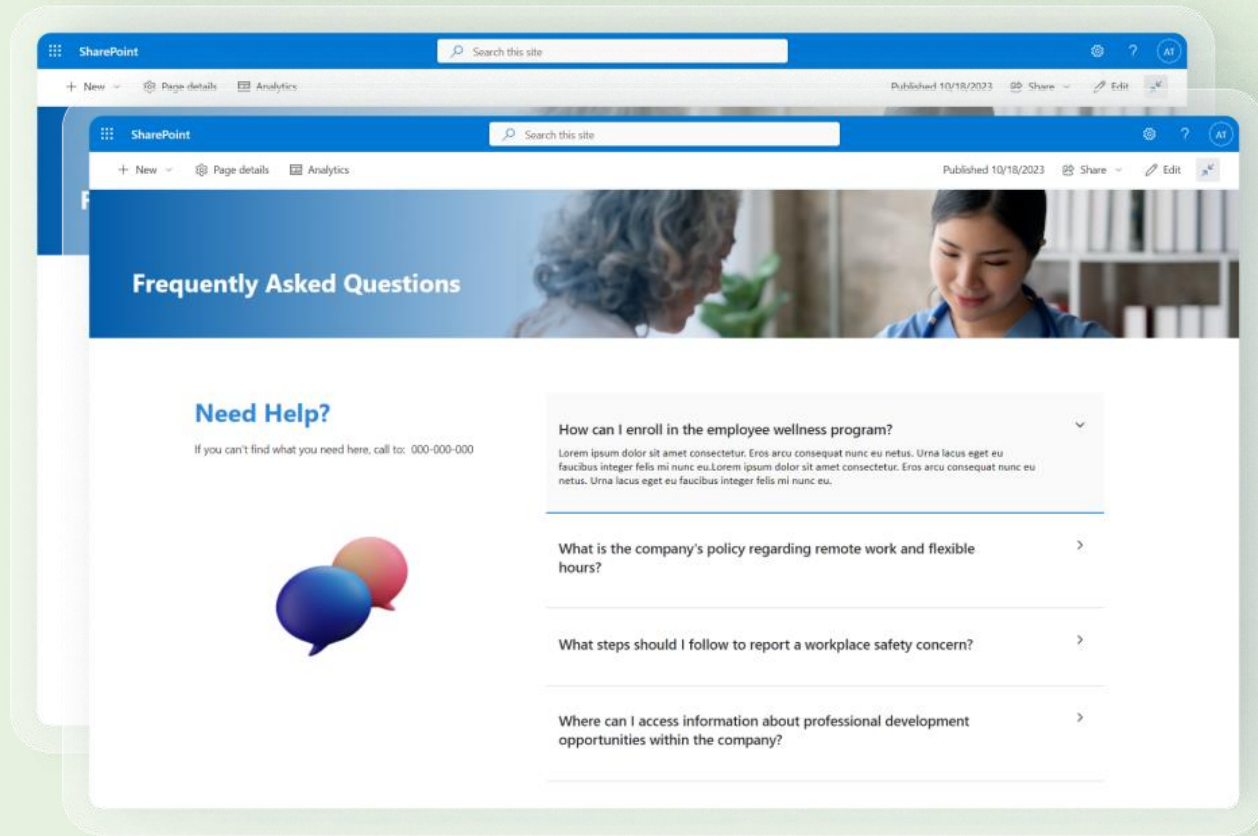

ADDITIONAL FEATURES

We also have a range of additional services and features that can be added to your intranet that you might like:

- [Breaking News: a web part for SharePoint;](#)
- [FAQs web part for SharePoint;](#)
- [Copy Page to Site: an extension for SharePoint.](#)

[Go to store](#)

[Contact us](#)