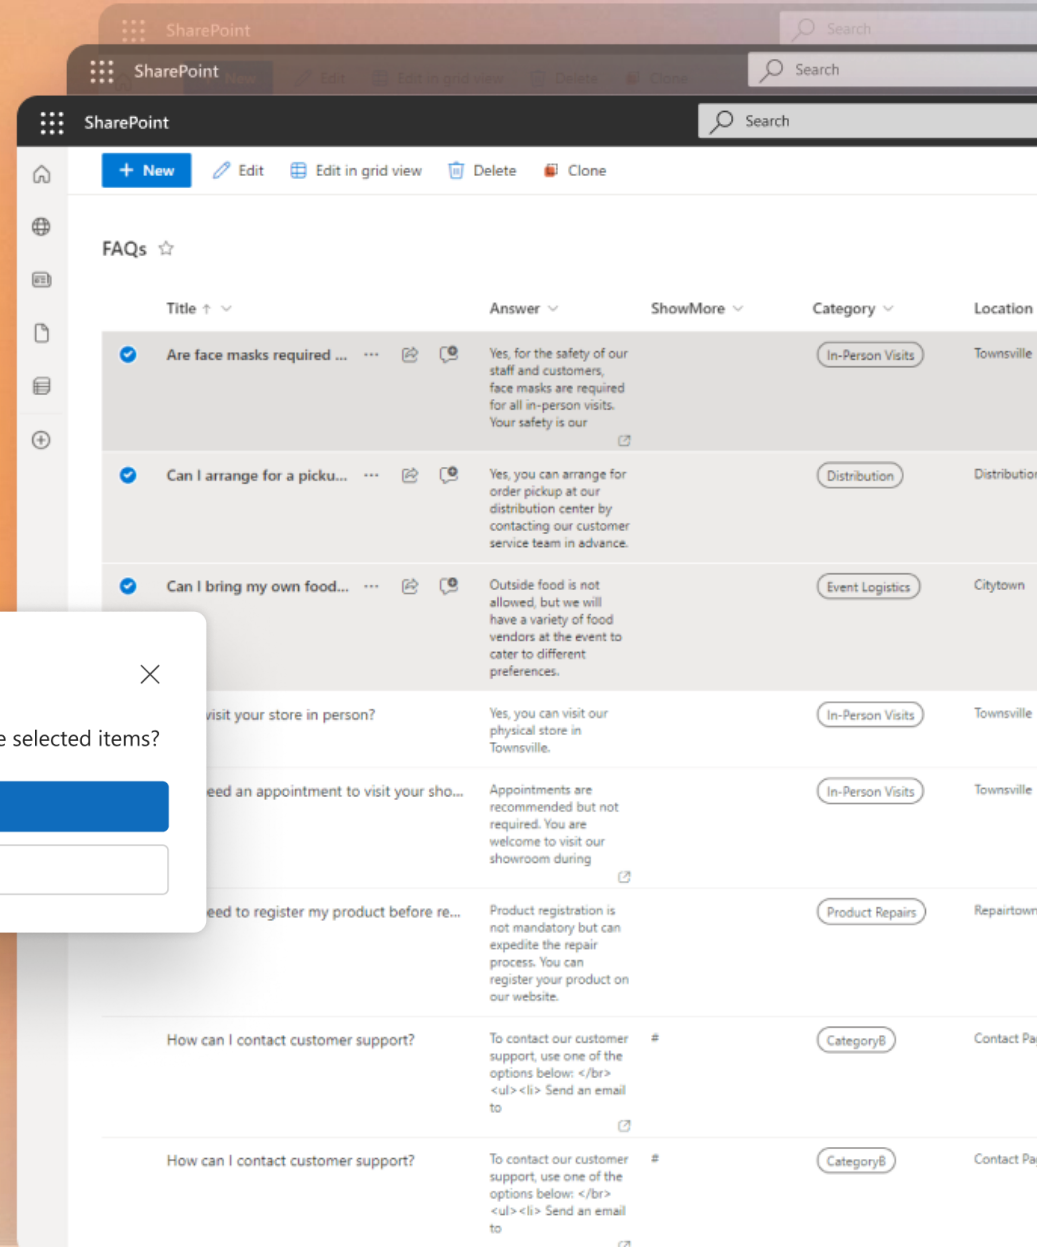

SIMPLICITY & EFFICIENCY

This intuitive tool offers a streamlined solution, simplifying the process of list cloning down to its core elements.

Torpedo Clone List Item, presents a user-friendly interface that makes list cloning a breeze. With its straightforward function, users can effortlessly duplicate lists while all properties remain intact.

Experience seamless content management as you navigate effortlessly across your lists. Torpedo Clone List Item empowers you to efficiently manage your content without the hassle, ensuring a smooth and hassle-free experience every step of the way.

Get it now!

Clone item?

Are you sure you want to clone the selected items?

Clone

Cancel