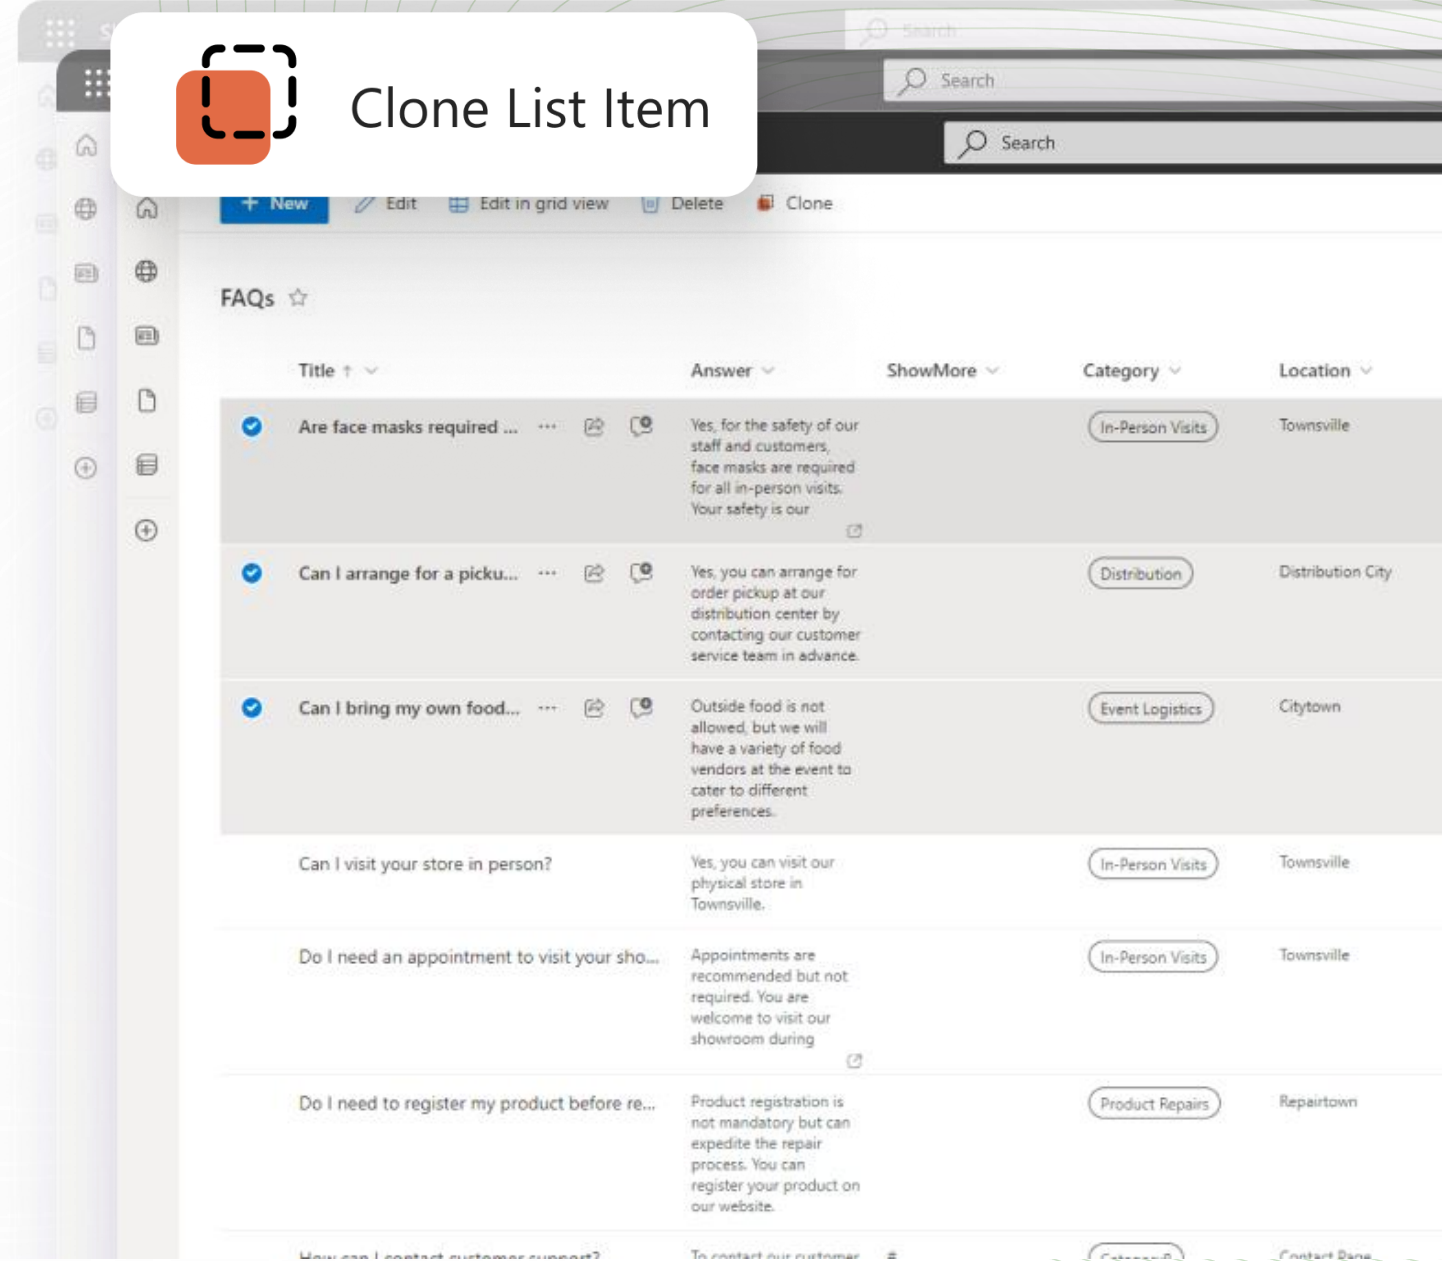

Torpedo.pt

CLONE LIST ITEM: AN EXTENSION FOR SHAREPOINT

Cloning List Items Made Easy

TRPD1.0.0.9

CLONE LIST ITEM, WHAT IS IT?

It is a tool designed specifically for SharePoint Online, with the straightforward function of perfectly cloning items of a list, retaining all its properties.

Get it now

PRODUCT FEATURES

Clone List Item

Easy & Fast content management

Clone List Item

MULTIPLE PLATFORM COMPATIBILITY

Our product supports most platforms giving it more flexibility.

Specially adjusted to:

- Desktop;
- Tablet;
- Mobile.

Get it now!

SIMPLICITY & EFFICIENCY

This intuitive tool offers a streamlined solution, simplifying the process of list cloning down to its core elements.

Torpedo Clone List Item, presents a user-friendly interface that makes list cloning a breeze. With its straightforward function, users can effortlessly duplicate lists while all properties remain intact.

Experience seamless content management as you navigate effortlessly across your lists. Torpedo Clone List Item empowers you to efficiently manage your content without the hassle, ensuring a smooth and hassle-free experience every step of the way.