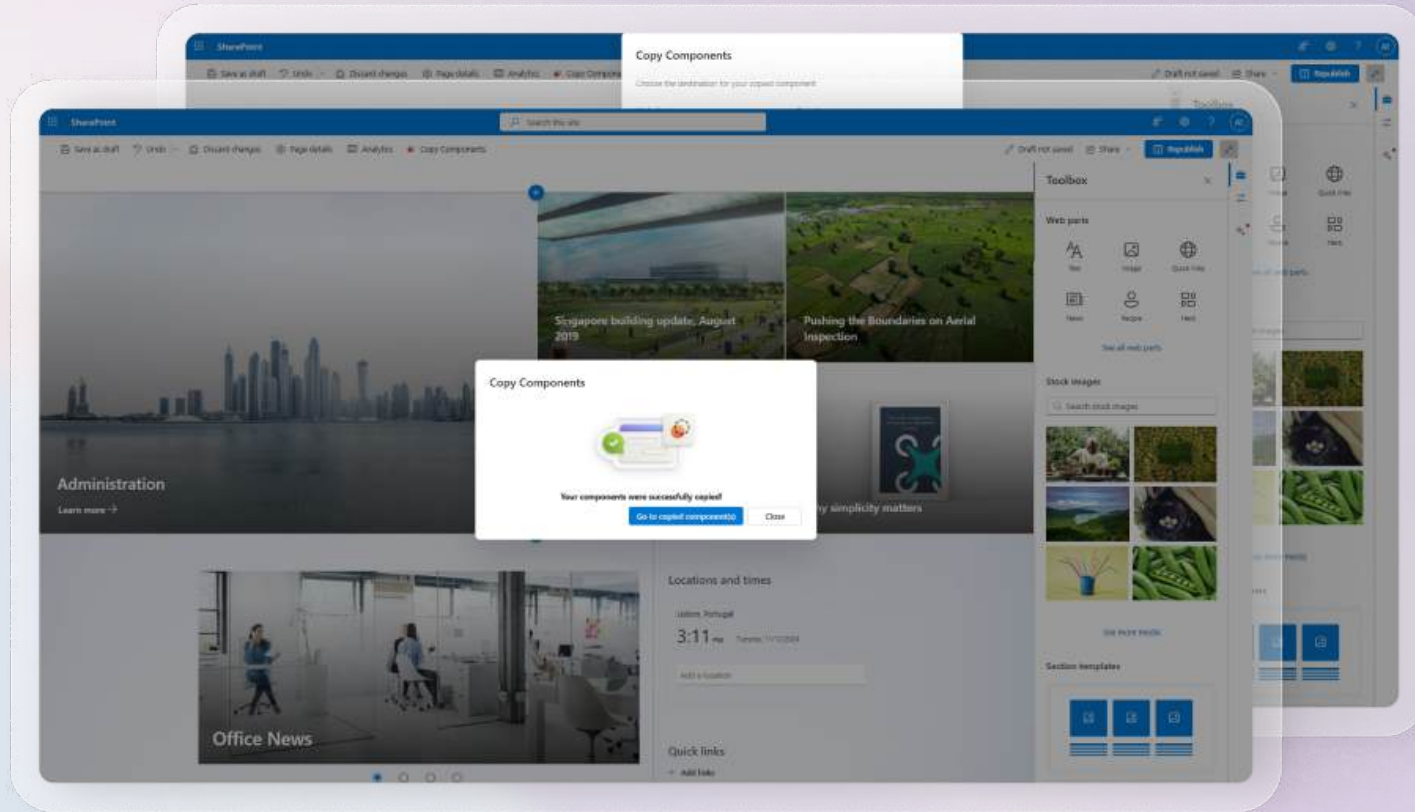

Get it now!

Go to Store