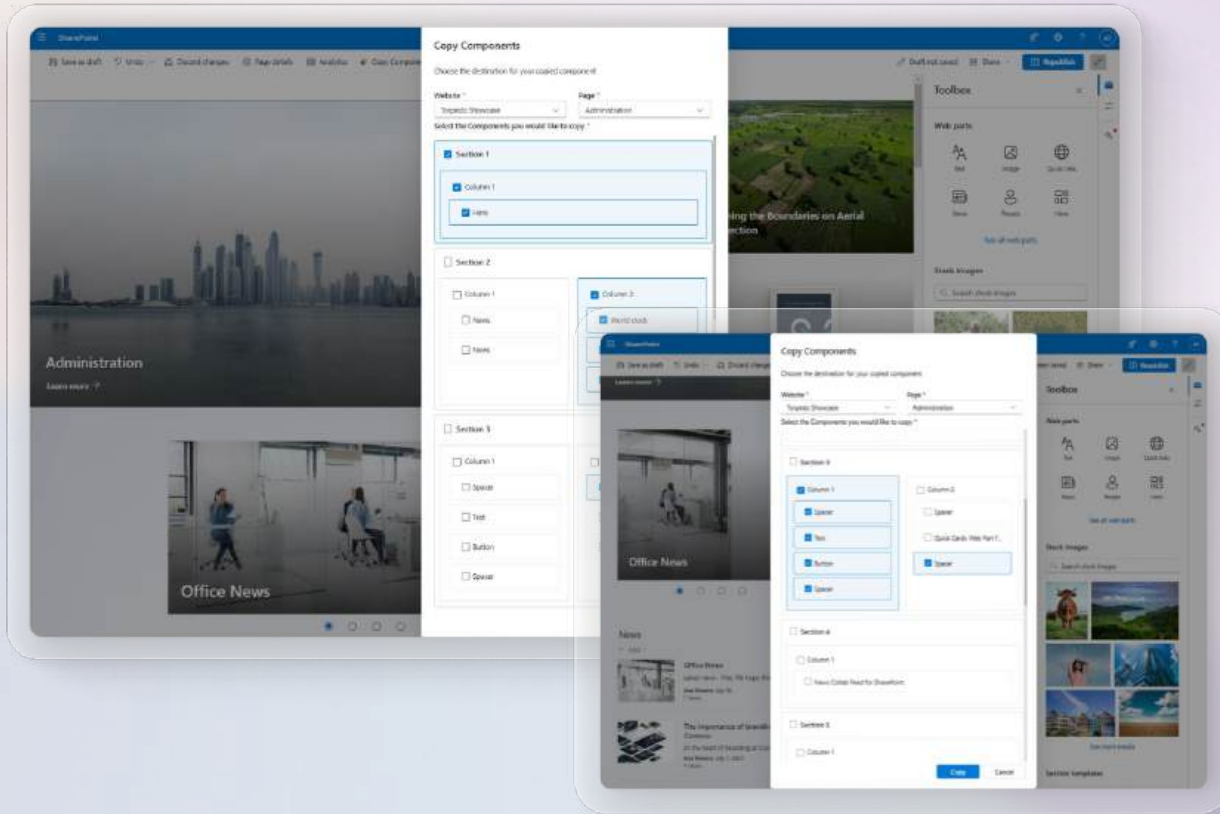

PRODUCT FEATURES

Copy Web Parts

Copy entire Sections or columns

Copy feature through all sites in the same tenant

Intuitive Interface

MULTIPLE PLATFORM COMPATIBILITY

Our product supports most platforms, giving it more flexibility. However, since this product is only available in edit mode, the mobile version is not available.

Specially adjusted to:

- Desktop;
- Tablet.

Get it now!

Copy Components

Choose the destination for your copied component

Website * Page *

Select the Components you would like to copy *

Section 1

ADVANCED COPY SELECTION

This powerful SharePoint extension becomes available once you enter edit mode on a SharePoint page.

You can easily select the destination website and page. Below that, you'll see a structure identical to the page you're on, making it easier to identify the components you're selecting.