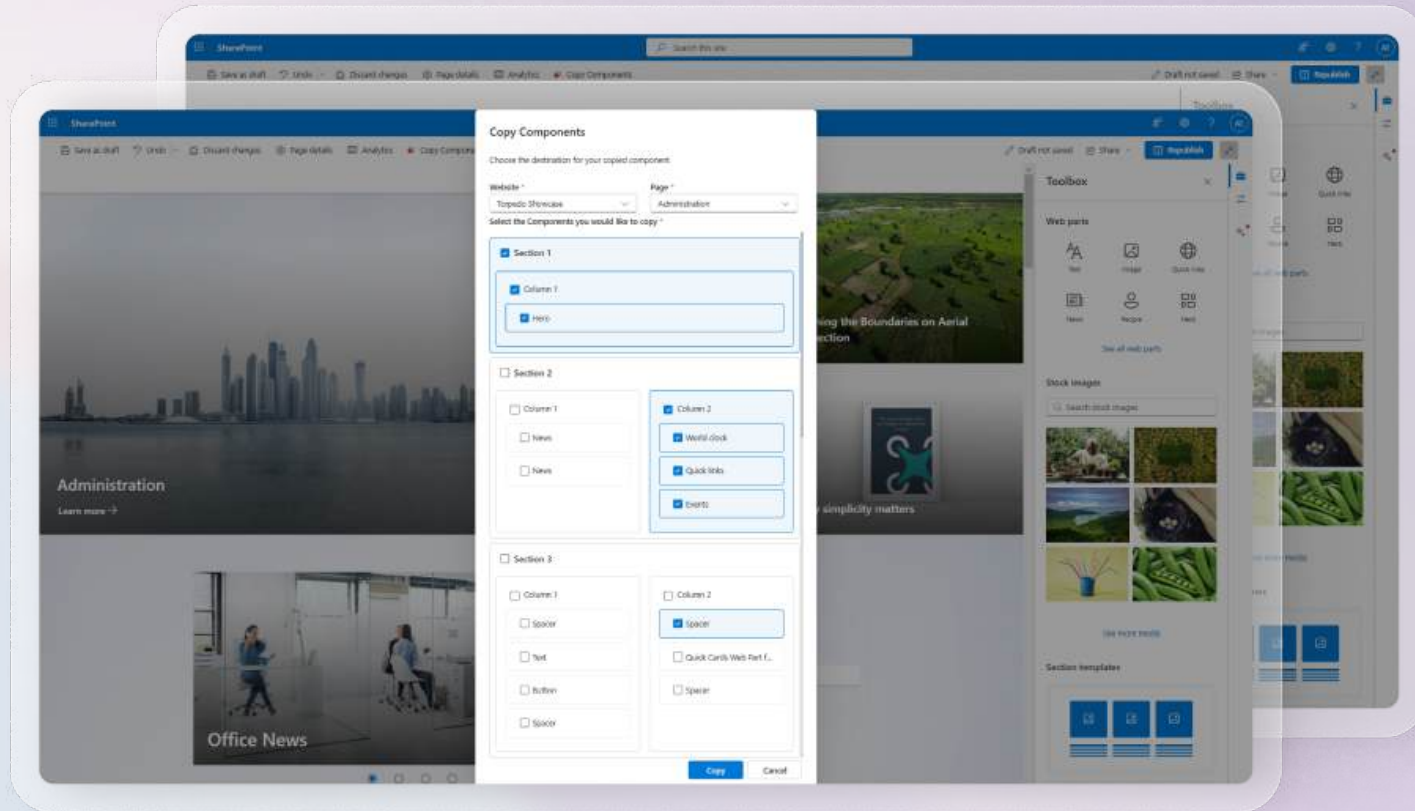

Get it now!

Go to Store