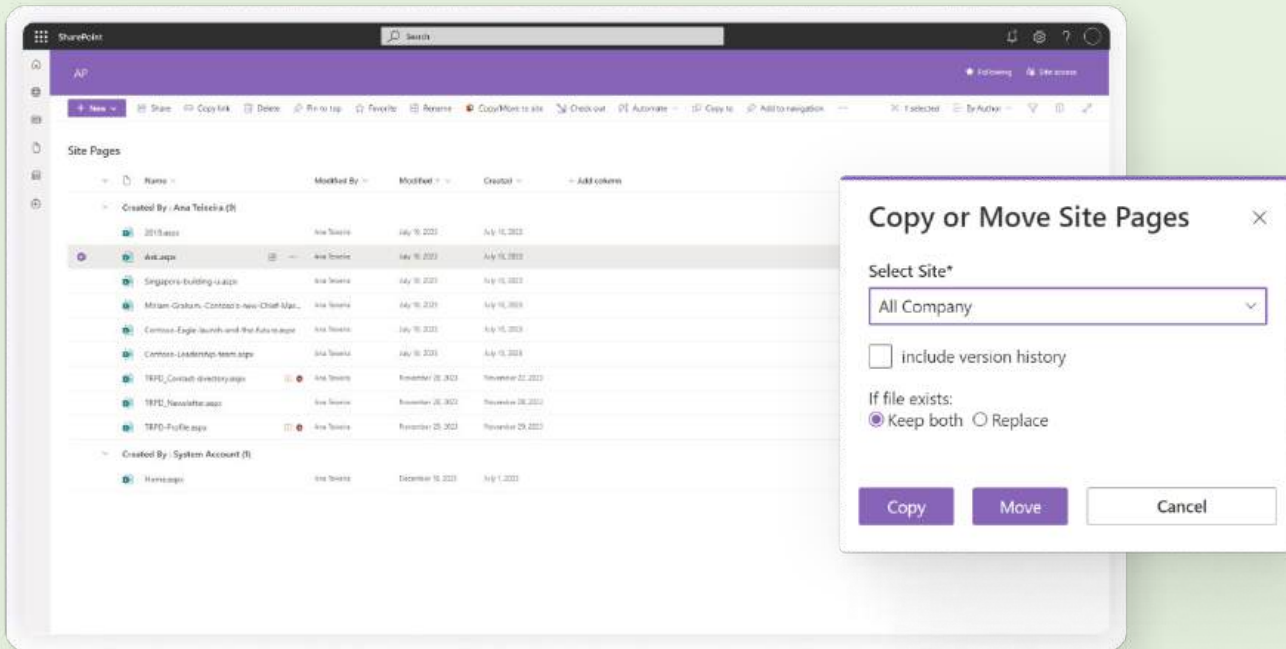

ADDITIONAL FEATURES

We also have a range of additional services and features that can be added to your intranet that you might like:

- [Auto Refresh Web Part for SharePoint;](#)
- [Copy Page to Site: an extension for SharePoint;](#)
- [Clone List Item: an extension for SharePoint;](#)

[Go to store](#)

[Contact us](#)