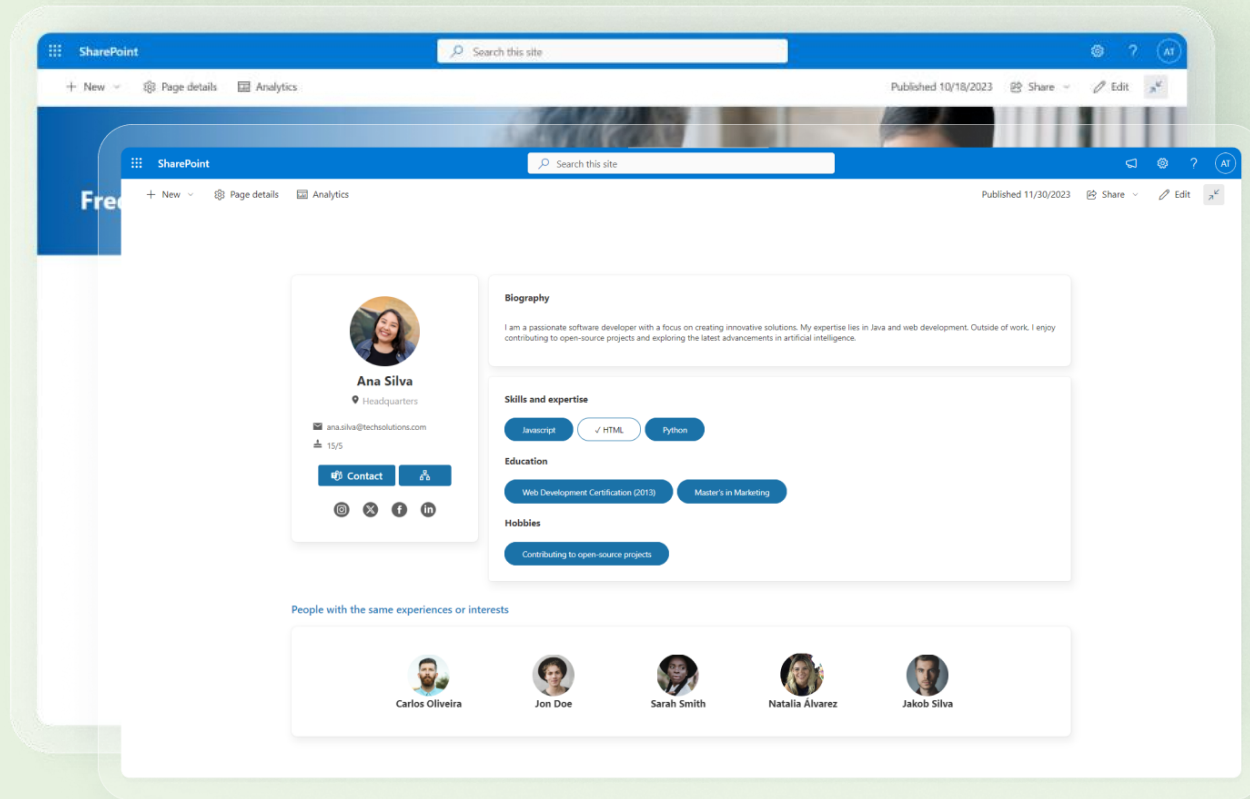

ADDITIONAL FEATURES

We also have a range of additional services and features that can be added to your intranet that you might like:

- [Insightful Profiles: a web part for SharePoint;](#)
- [Organizational Chart SPList web part for SharePoint;](#)
- [Dynamic Banner for SharePoint;](#)

[Go to store](#)

[Contact us](#)