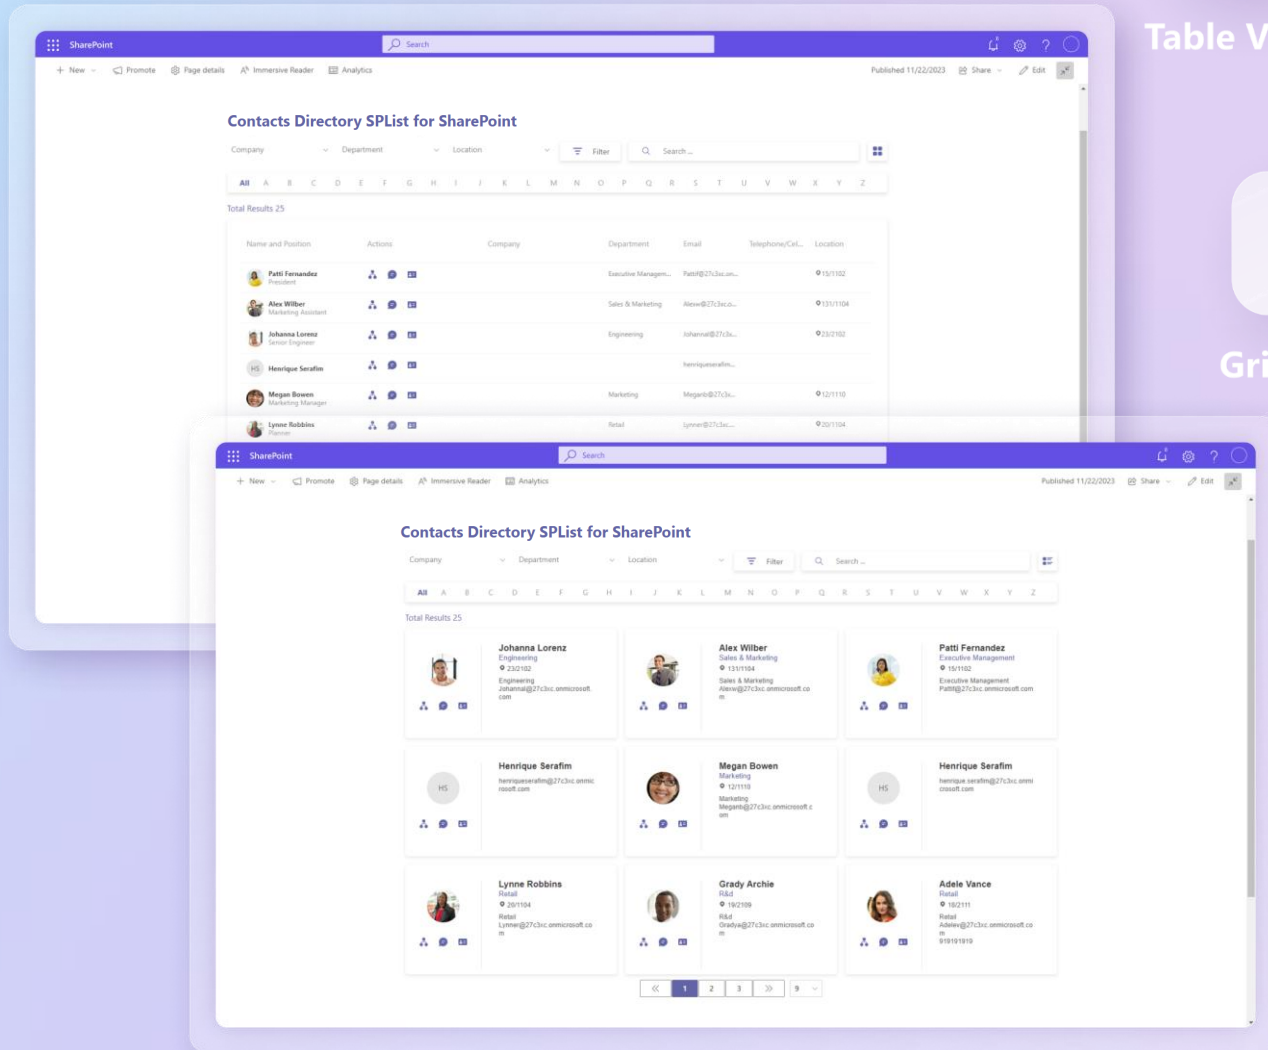

SharePoint interface showing the "Contacts Directory SPLIST for SharePoint" web part. The page includes a search bar, filters for Company, Department, and Location, and a list of 25 results. The list displays names, positions, and actions for each contact.

PRODUCT FEATURES

Efficient contacts search and communication

Connection to Teams

Option of integrating other Torpedo Webparts

Seamless Integration & Security

Table View

Grid View

MULTIPLE VIEWS

Whether you thrive on visual clarity or prefer the detailed structure of a table, our Contacts Directory SPLIST Web Part caters to your unique preferences, ensuring a seamless and personalized experience for all users.

Views:

- Table View;
- Grid View.

Get it now!

SharePoint Search

+ New Promote Page details Immersive Reader Analytics

Contacts Directory SPList for SharePoint

Company Department Location Filter Search ...

All A B C ... I J K L M N O P Q R S