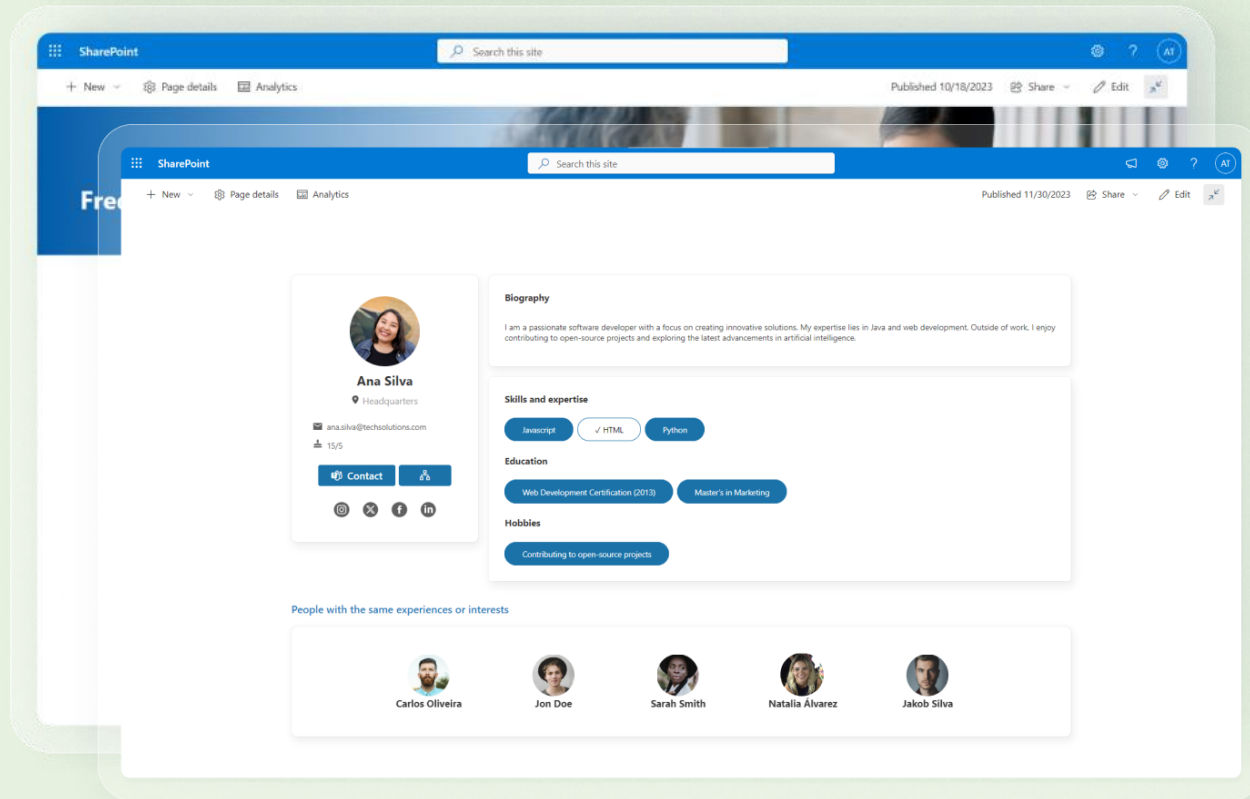

PRODUTOS ADICIONAIS

Também temos uma gama de serviços e recursos adicionais que podem ser adicionados à sua intranet que pode gostar:

- [Insightful Profiles: a web part for SharePoint;](#)
- [Organizational Chart SPList web part for SharePoint;](#)
- [Dynamic Banner for SharePoint;](#)

[Visitar Loja](#)

[Contactar](#)