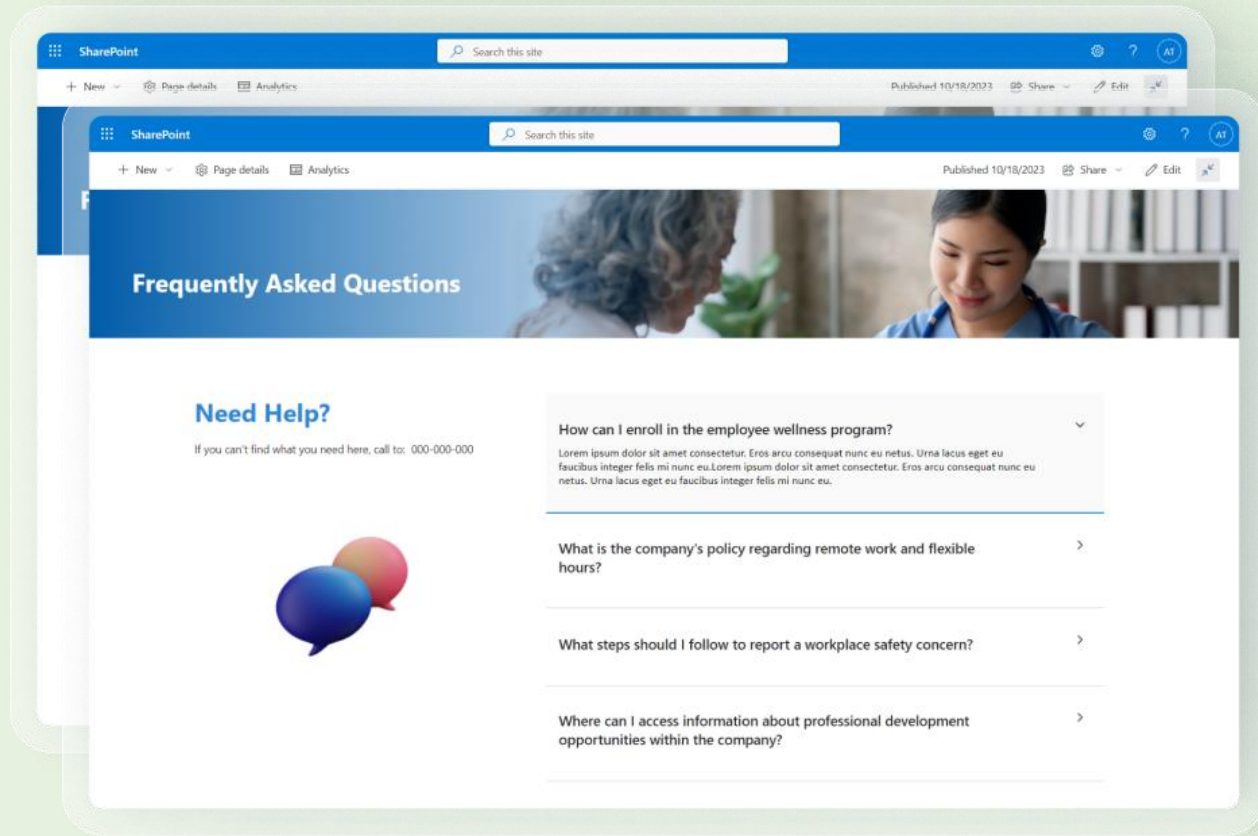

ADDITIONAL FEATURES

We also have a range of additional services and features that can be added to your intranet that you might like:

- [Breaking News](#)
- [Frequently Asked Questions](#)
- [Banner](#)

[Go to store](#)

[Contact us](#)