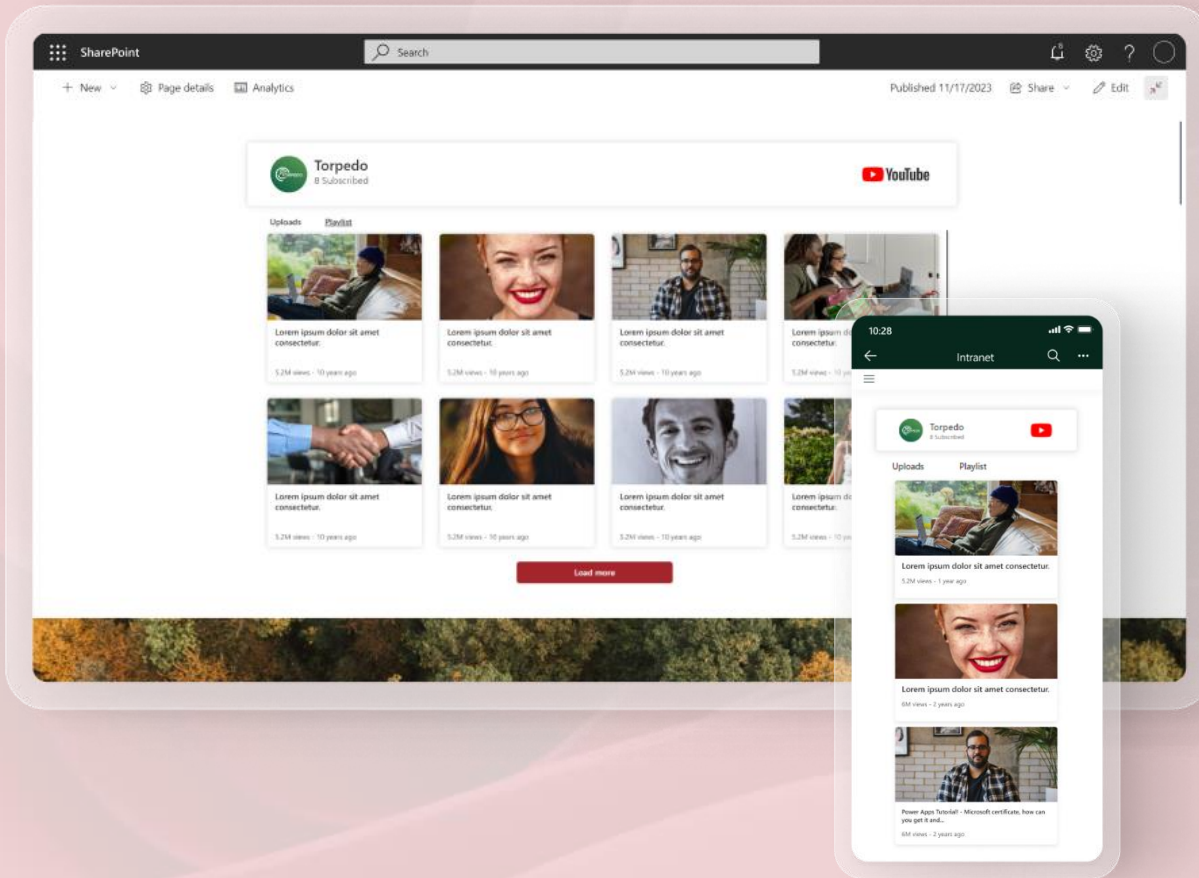

Torpedo.pt

YOUTUBE WP FOR SPO

Elevate Your SharePoint Experience with Seamless YouTube Integration

YOUTUBE WEB PART, WHAT IS IT?

Solution designed to seamlessly integrate your YouTube channels directly into your SharePoint Online pages. This dynamic web part allows users to connect their channels effortlessly using an active YouTube account and Client API Key, providing a direct gateway to engage with video content right from your intranet.

Get it now!

The screenshot displays a YouTube channel interface for 'Torpedo', which has 8 subscribers. It features two tabs: 'Uploads' and 'Playlist'. A grid of six video thumbnails is shown, each with a placeholder image and the text 'Lorem ipsum dolor sit amet consectetur.' Below each thumbnail, it indicates '5.2M views - 10 years ago'. A red 'Load more' button is positioned at the bottom right of the grid.

PRODUCT FEATURES

Connect through your active
YouTube account

Customize number of videos to
display

MULTIPLE PLATFORM COMPATIBILITY

Our product supports most platforms giving it more flexibility.

Specially adjusted to: