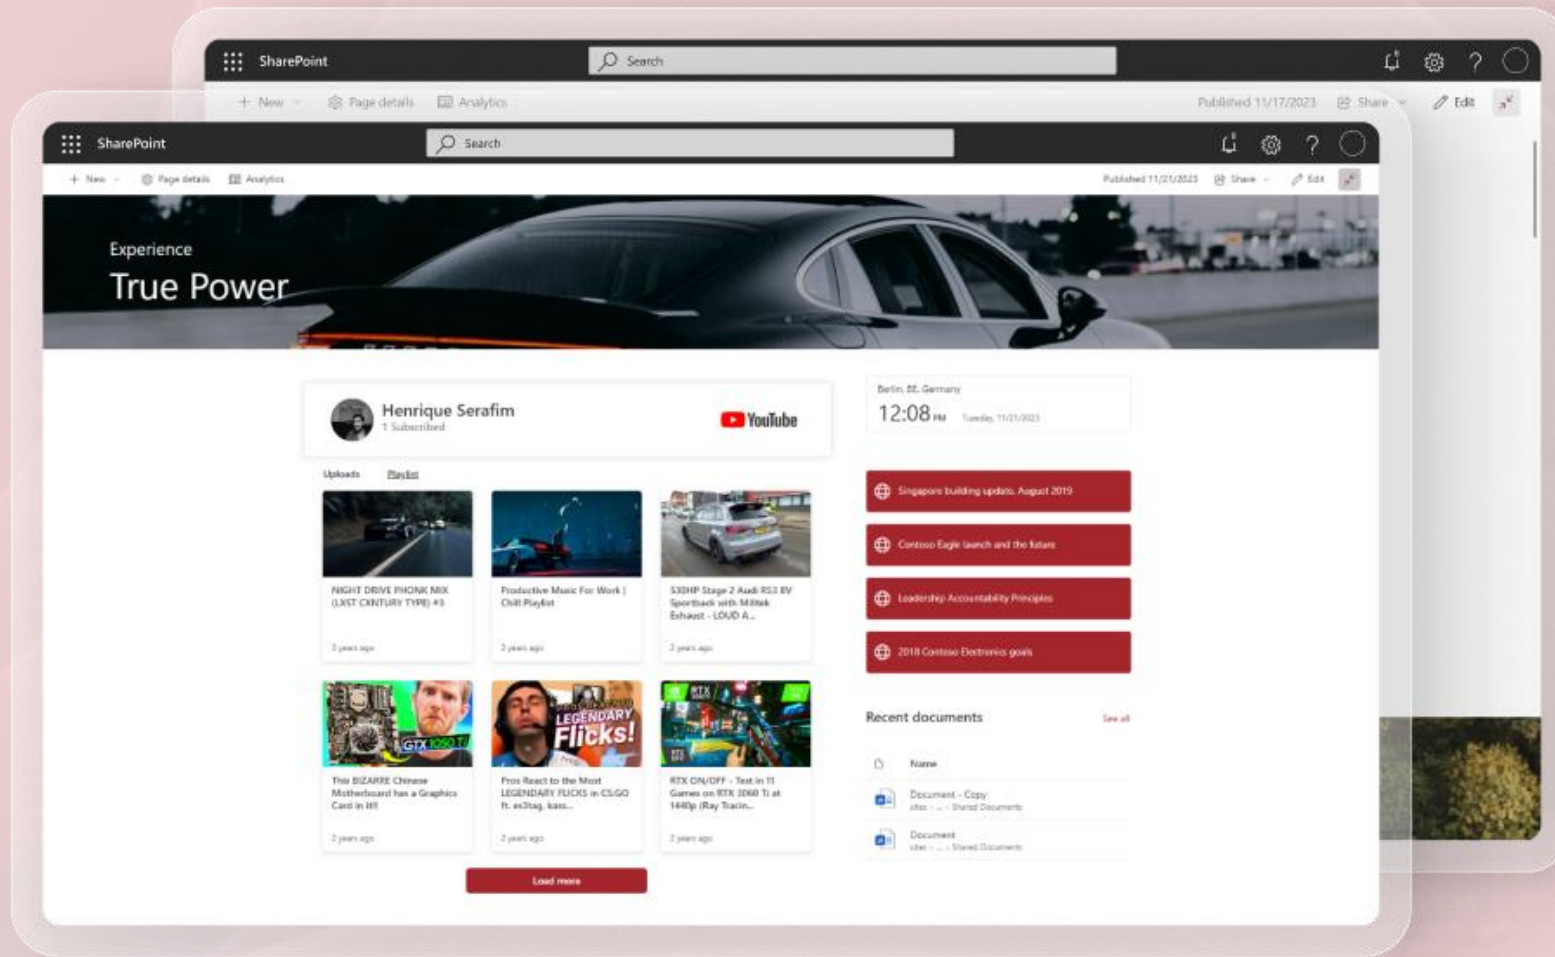

Get it now!

Go to Store