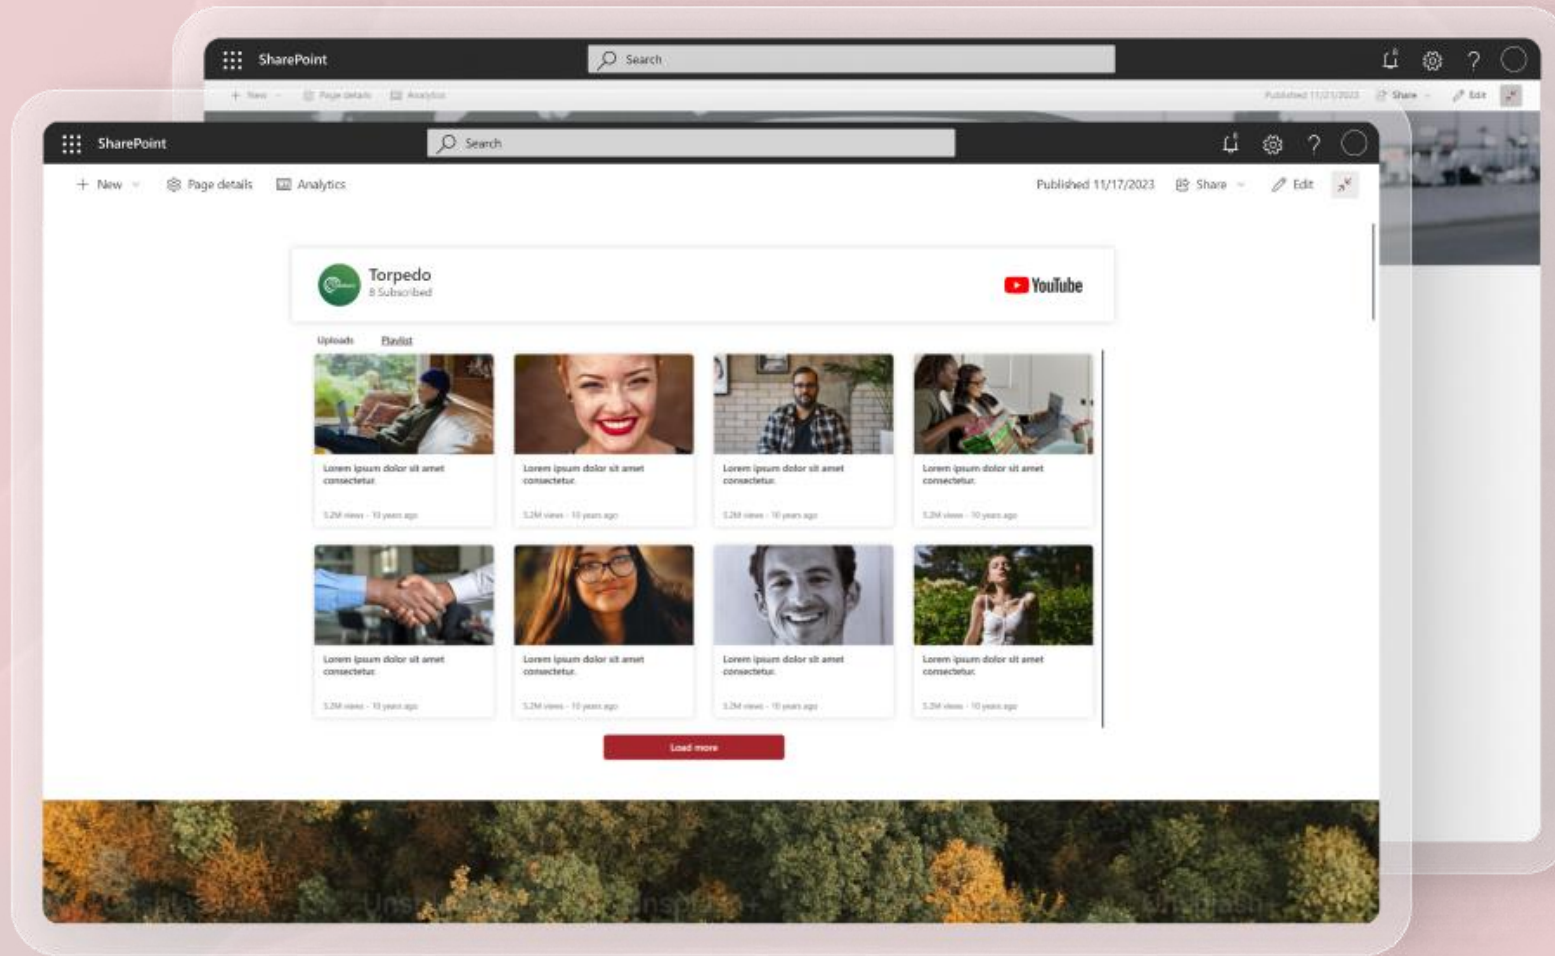

Get it now!

Go to Store